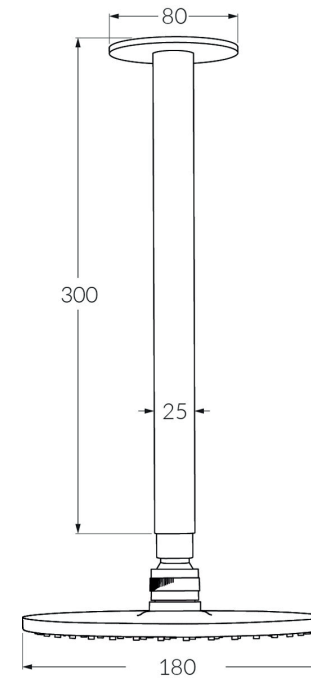

Voda

Vertical shower arm 300mm with 180 head

SUSSEX

Product code

VVSH3-180

Product features

- Designed and manufactured in Australia
- All brass construction
- Swivel ball joint
- Retro fitable
- Available in a range of high quality, durable finishes inc. LUXPVD®
- Minimal, refined design to complement any contemporary space
- Matching tapware, showers and accessories

WELS rating

3 star - 8.5lt/min