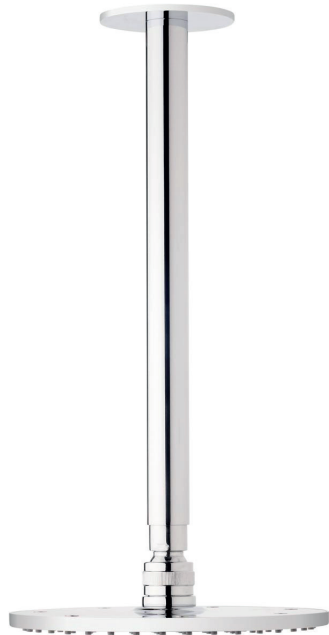

Voda

Vertical shower arm 300mm with 180 head

SUSSEX

Product code

VVSH3-180

Product features

- Designed and manufactured in Australia
- All brass construction
- Swivel ball joint
- Retro fitable
- Available in a range of high quality, durable finishes inc. LUXPVD®
- Minimal, refined design to complement any contemporary space
- Matching tapware, showers and accessories

WELS rating

3 star - 8.5lt/min