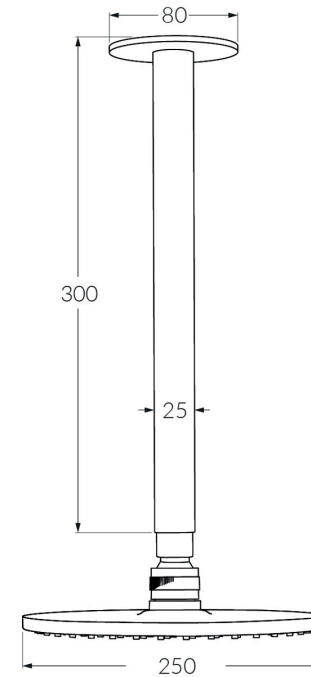

Voda

Vertical shower arm 300mm with 250 head

SUSSEX

Product code

VVSH3-250

Product features

- Designed and manufactured in Australia
- All brass construction
- Swivel ball joint
- Retro fitable
- Available in a range of high quality, durable finishes inc. LUXPVD®
- Minimal, refined design to complement any contemporary space
- Matching tapware, showers and accessories

Warranty

15 Year overall warranty.
Refer to Warranty sheet for specific information.

Pressure rating

300 - 500kPa

Temperature rating

1 - 65°C

BATHROOM COLLECTIVE

Phone Number: (02) 9011-5711

WELS rating

3 star - 8.5lt/min