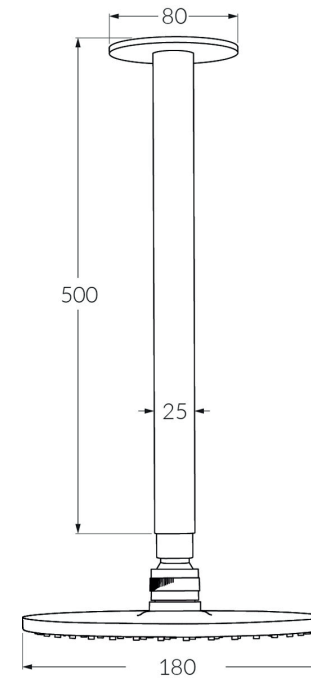

Voda Vertical shower arm 500mm with 180 head

SUSSEX

Product code

VVSH5-180

Product features

- Designed and manufactured in Australia
- All brass construction
- Swivel ball joint
- Retro fitable
- Available in a range of high quality, durable finishes inc. LUXPVD®
- Minimal, refined design to complement any contemporary space
- Matching tapware, showers and accessories

WELS rating

3 star - 8.5lt/min