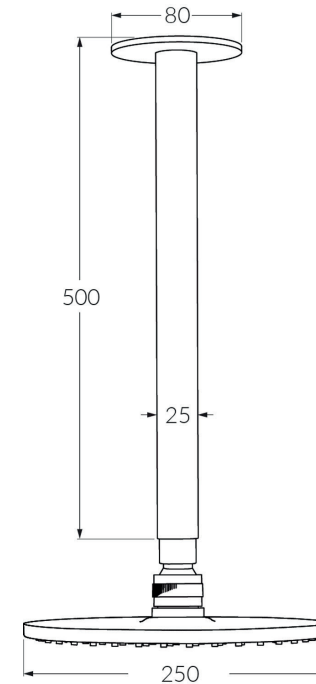

Voda Vertical shower arm 500mm with 250 head

SUSSEX

Product code

VVSH5-250

Product features

- Designed and manufactured in Australia
- All brass construction
- Swivel ball joint
- Retro fitable
- Available in a range of high quality, durable finishes inc. LUXPVD®
- Minimal, refined design to complement any contemporary space
- Matching tapware, showers and accessories

WELS rating

3 star - 8.5lt/min