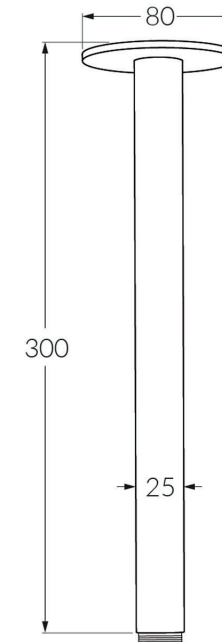

Voda Vertical shower arm 300mm

SUSSEX

Product code

VVSHA300

Product features

- Designed and manufactured in Australia
- All brass construction
- Retro fitable
- Customisable
- Available in a range of high quality, durable finishes inc. LUXPVD®
- Minimal, refined design to complement any contemporary space
- Matching tapware, showers and accessories

Warranty

15 Year overall warranty.
Refer to Warranty sheet for specific information.

Pressure rating

300 - 500kPa

Temperature rating

1 - 65°C

BATHROOM COLLECTIVE

Phone Number: (02) 9011-5711

AS/NZS 3718:2005
LIC. 20081