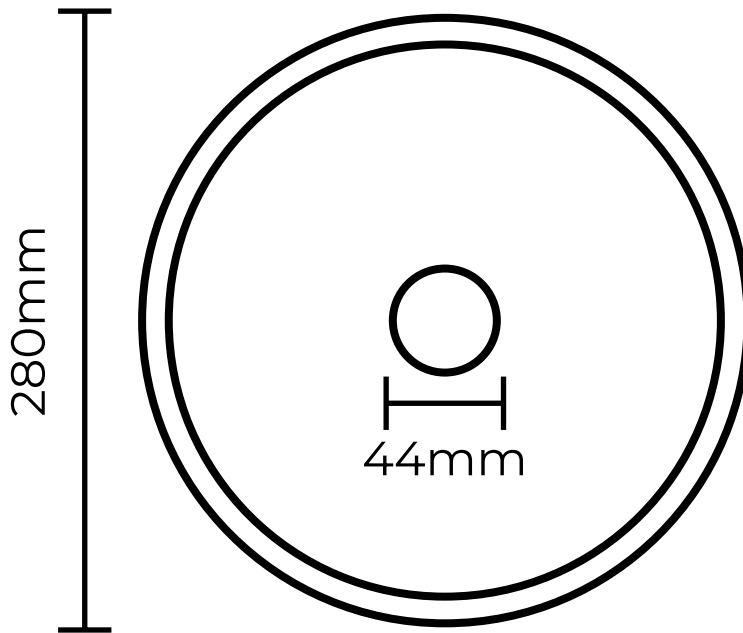

THE BASIN LAB®

280MM COLISEUM BASIN

Plan View

Elevation View

BATHROOM COLLECTIVE

Phone Number: (02) 9011-5711

Dimensions 280mm Diameter (11inch) 105mm Height (4.1inch)

Waste Cut-out 44mm (1.7inch)

Weight 1.8kg (4lbs)

Bowl Capacity 4.5L (1.2gal)

**32-40mm waste supplied
(screws down from top)**

**Measurements are approximate only,
can vary plus or minus 5mm (0.2inch)**