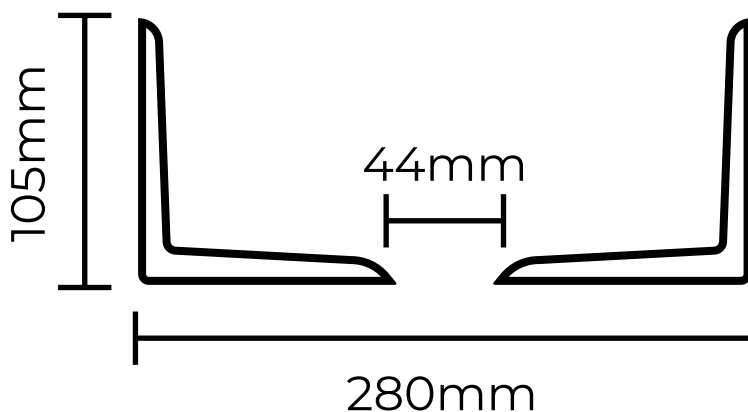

THE BASIN LAB®

280MM COLISEUM BASIN

Plan View

Elevation View

BATHROOM COLLECTIVE

Phone Number: (02) 9011-5711

Dimensions 280mm Diameter (11inch) 105mm Height (4.1inch)

Waste Cut-out 44mm (1.7inch)

Weight 1.8kg (4lbs)

Bowl Capacity 4.5L (1.2gal)

**32-40mm waste supplied
(screws down from top)**

**Measurements are approximate only,
can vary plus or minus 5mm (0.2inch)**