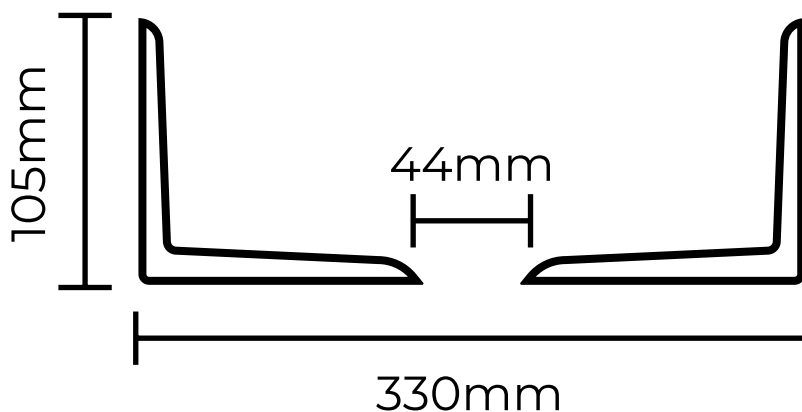

THE BASIN LAB[®]

330MM COLISEUM BASIN

Plan View

Elevation View

BATHROOM COLLECTIVE

Phone Number: (02) 9011-5711

Dimensions 330mm Diameter (13inch) 105mm Height (4.1inch)

Waste Cut-out 44mm (1.7inch)

Weight 3.1kg (6.8lbs)

Bowl Capacity 5L (1.3gal)

**32-40mm waste supplied
(screws down from top)**

**Measurements are approximate only,
can vary plus or minus 5mm (0.2inch)**