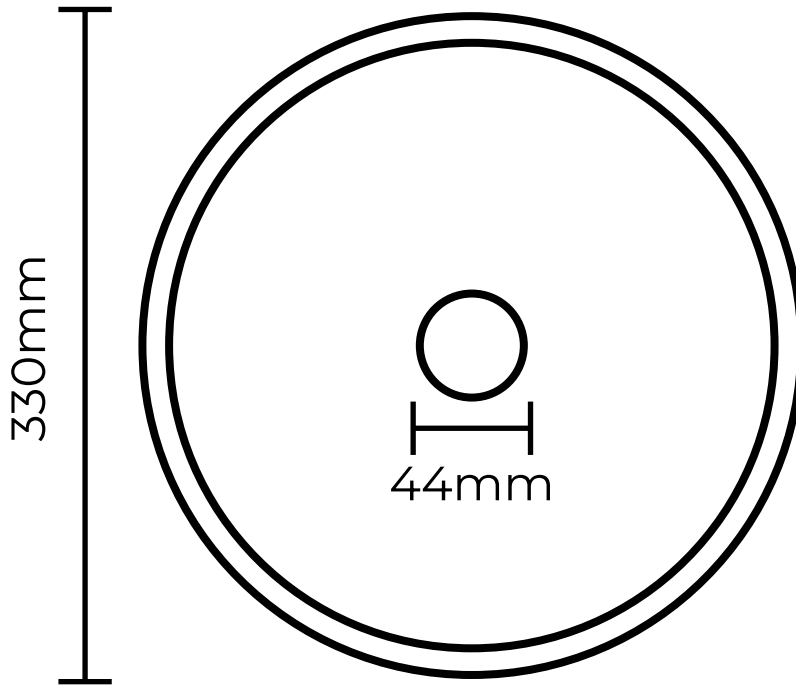

THE BASIN LAB[®]

330MM COLISEUM BASIN

Plan View

Elevation View

BATHROOM COLLECTIVE

Phone Number: (02) 9011-5711

Dimensions 330mm Diameter (13inch) 105mm Height (4.1inch)

Waste Cut-out 44mm (1.7inch)

Weight 3.1kg (6.8lbs)

Bowl Capacity 5L (1.3gal)

**32-40mm waste supplied
(screws down from top)**

**Measurements are approximate only,
can vary plus or minus 5mm (0.2inch)**