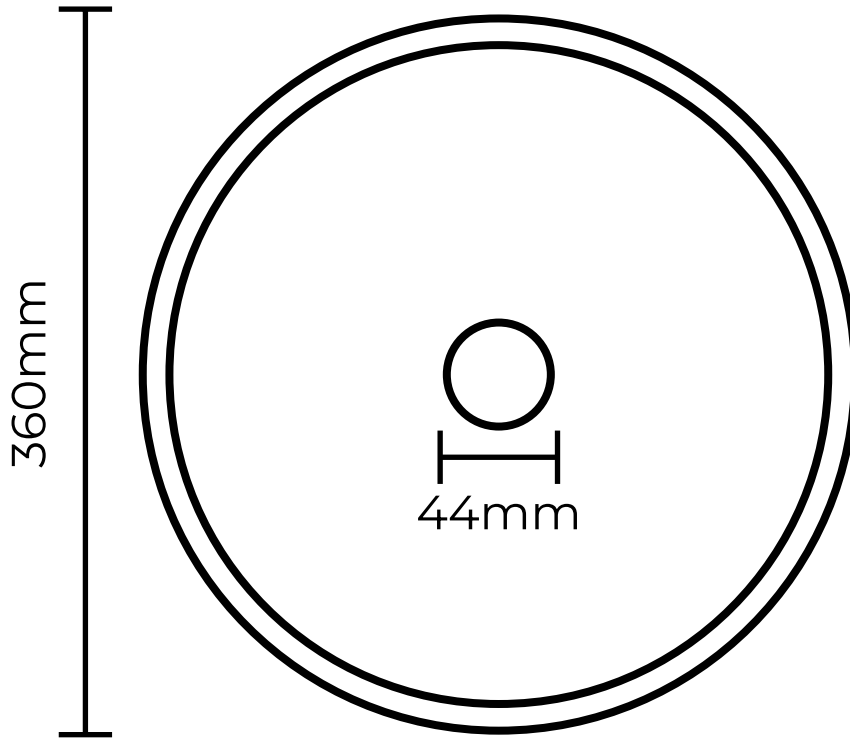

THE BASIN LAB®

360MM COLISEUM BASIN

Plan View

Elevation View

BATHROOM COLLECTIVE

Phone Number: (02) 9011-5711

| | |
|----------------------|--|
| Dimensions | 360mm Diameter (14.2inch) 105mm Height (4.1inch) |
| Waste Cut-out | 44mm (1.7inch) |
| Weight | 3.2kg (7.1lbs) |
| Bowl Capacity | 6L (1.6gal) |

**32-40mm waste supplied
(screws down from top)**

**Measurements are approximate only,
can vary plus or minus 5mm (0.2inch)**