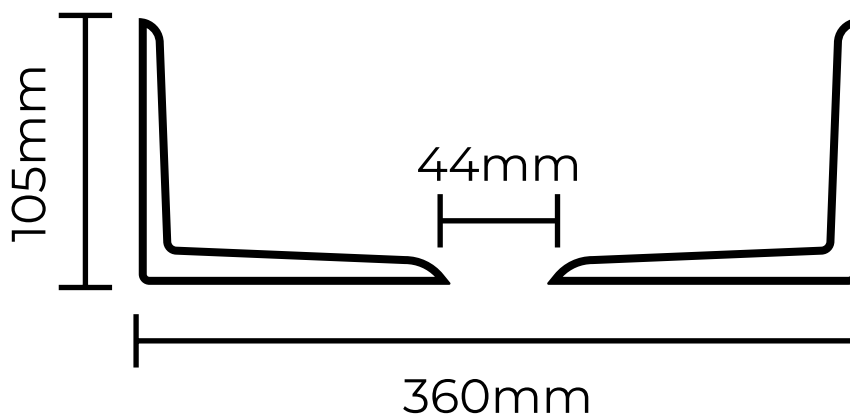

THE BASIN LAB®

360MM COLISEUM BASIN

Plan View

Elevation View

BATHROOM COLLECTIVE

Phone Number: (02) 9011-5711

| | |
|----------------------|--|
| Dimensions | 360mm Diameter (14.2inch) 105mm Height (4.1inch) |
| Waste Cut-out | 44mm (1.7inch) |
| Weight | 3.2kg (7.1lbs) |
| Bowl Capacity | 6L (1.6gal) |

**32-40mm waste supplied
(screws down from top)**

**Measurements are approximate only,
can vary plus or minus 5mm (0.2inch)**