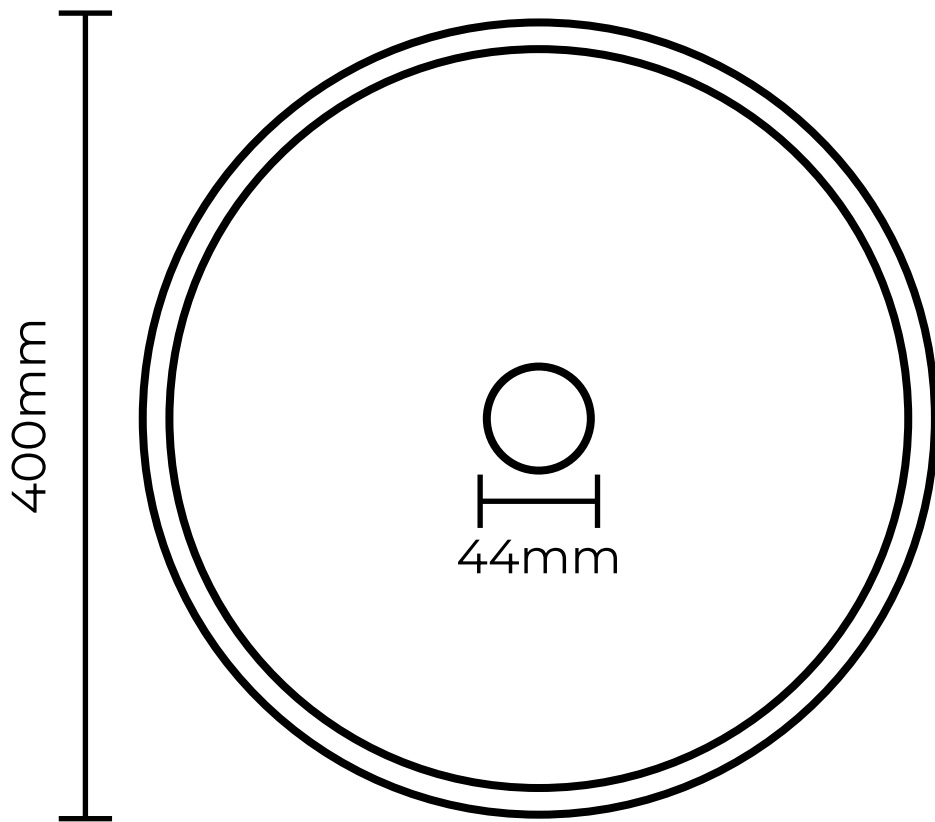

THE BASIN LAB[®]

400MM COLISEUM BASIN

Plan View

Elevation View

BATHROOM COLLECTIVE

Phone Number: (02) 9011-5711

Dimensions	400mm Diameter (15.7inch) 120mm Height (4.7inch)
Waste Cut-out	44mm (1.7inch)
Weight	4.7kg (10.4lbs)
Bowl Capacity	7.5L (2gal)

**32-40mm waste supplied
(screws down from top)**

**Measurements are approximate only,
can vary plus or minus 5mm (0.2inch)**