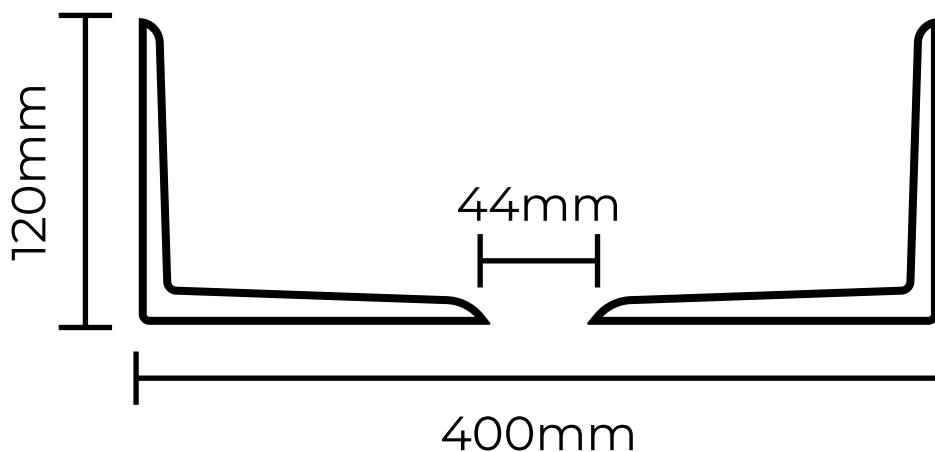

THE BASIN LAB[®]

400MM COLISEUM BASIN

Plan View

Elevation View

BATHROOM COLLECTIVE

Phone Number: (02) 9011-5711

Dimensions	400mm Diameter (15.7inch) 120mm Height (4.7inch)
Waste Cut-out	44mm (1.7inch)
Weight	4.7kg (10.4lbs)
Bowl Capacity	7.5L (2gal)

**32-40mm waste supplied
(screws down from top)**

**Measurements are approximate only,
can vary plus or minus 5mm (0.2inch)**