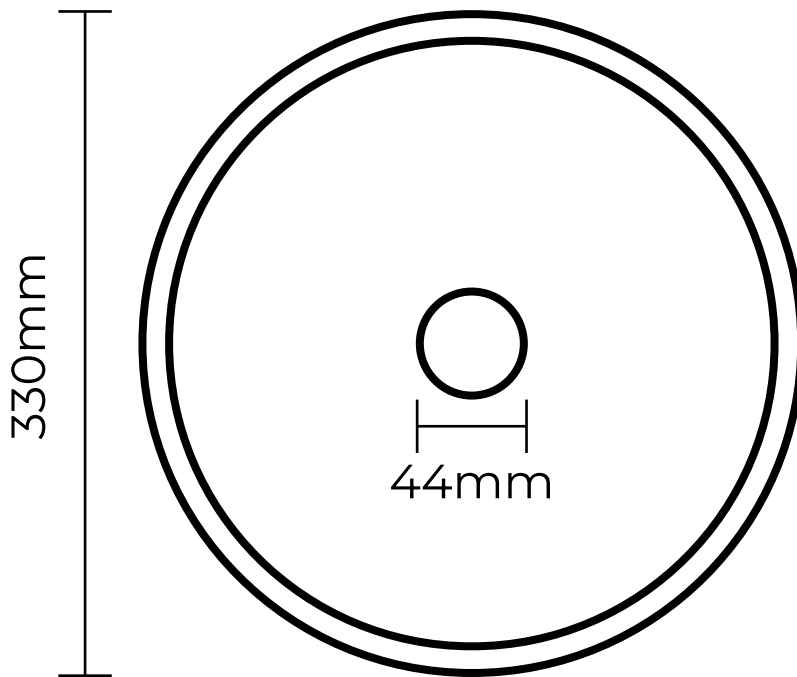

THE BASIN LAB®

330MM COLISEUM BASIN

Plan View

Elevation View

BATHROOM COLLECTIVE

Phone Number: (02) 9011-5711

Dimensions 330mm Diameter (13inch) 105mm Height (4.1inch)

Waste Cut-out 44mm (1.7inch)

Weight 3.1kg (6.8lbs)

Bowl Capacity 5L (1.3gal)

**32-40mm waste supplied
(screws down from top)**

**Measurements are approximate only,
can vary plus or minus 5mm (0.2inch)**