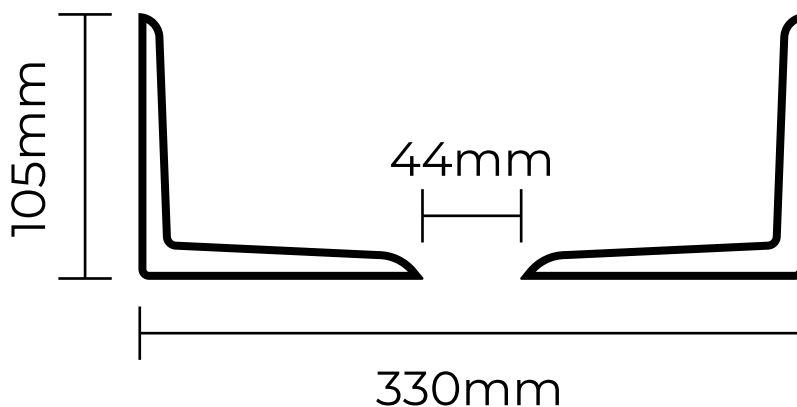

THE BASIN LAB®

330MM COLISEUM BASIN

Plan View

Elevation View

BATHROOM COLLECTIVE

Phone Number: (02) 9011-5711

Dimensions 330mm Diameter (13inch) 105mm Height (4.1inch)

Waste Cut-out 44mm (1.7inch)

Weight 3.1kg (6.8lbs)

Bowl Capacity 5L (1.3gal)

**32-40mm waste supplied
(screws down from top)**

**Measurements are approximate only,
can vary plus or minus 5mm (0.2inch)**