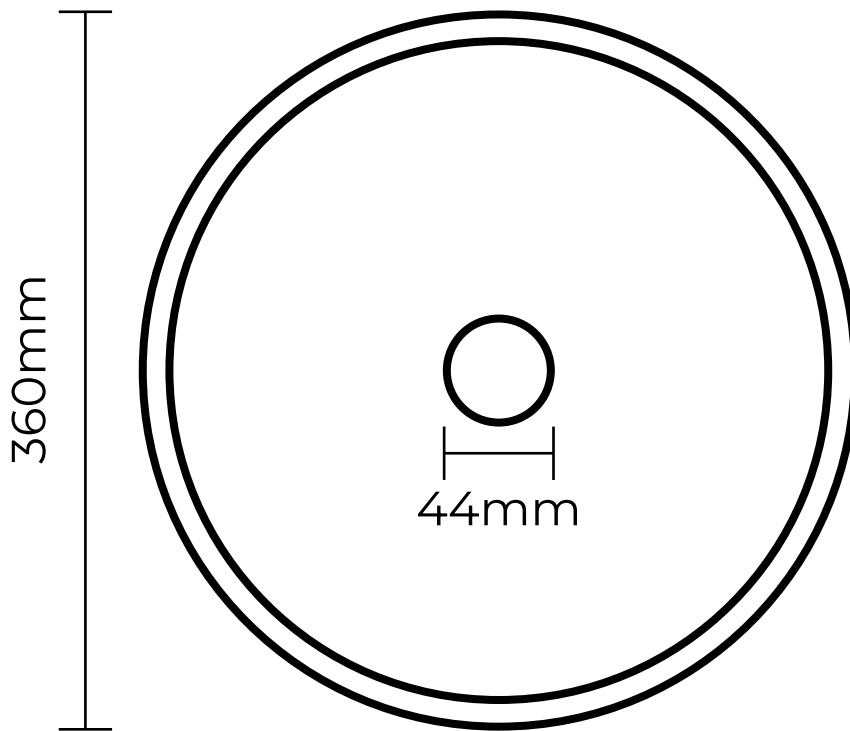

## 360MM COLISEUM BASIN

Plan View

Elevation View

**BATHROOM COLLECTIVE**

Phone Number: (02) 9011-5711

<b>Dimensions</b>	360mm Diameter (14.2inch) 105mm Height (4.1inch)
<b>Waste Cut-out</b>	44mm (1.7inch)
<b>Weight</b>	3.2kg (7.1lbs)
<b>Bowl Capacity</b>	6L (1.6gal)

**32-40mm waste supplied  
(screws down from top)**

**Measurements are approximate only,  
can vary plus or minus 5mm (0.2inch)**