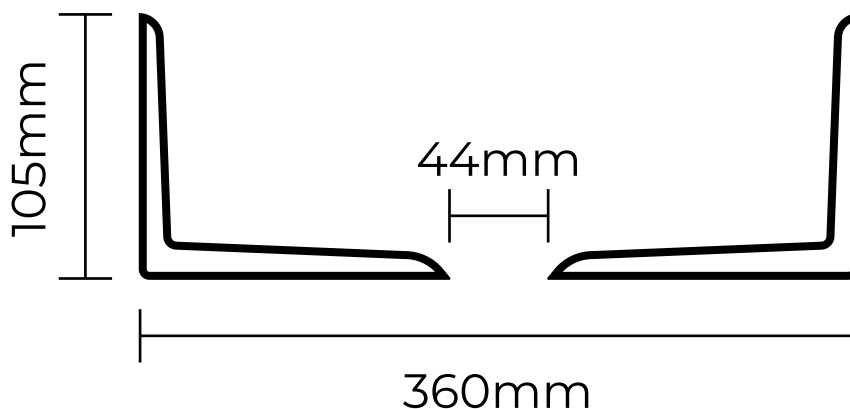

## 360MM COLISEUM BASIN

Plan View

Elevation View

**BATHROOM COLLECTIVE**

Phone Number: (02) 9011-5711

<b>Dimensions</b>	360mm Diameter (14.2inch) 105mm Height (4.1inch)
<b>Waste Cut-out</b>	44mm (1.7inch)
<b>Weight</b>	3.2kg (7.1lbs)
<b>Bowl Capacity</b>	6L (1.6gal)

**32-40mm waste supplied  
(screws down from top)**

**Measurements are approximate only,  
can vary plus or minus 5mm (0.2inch)**