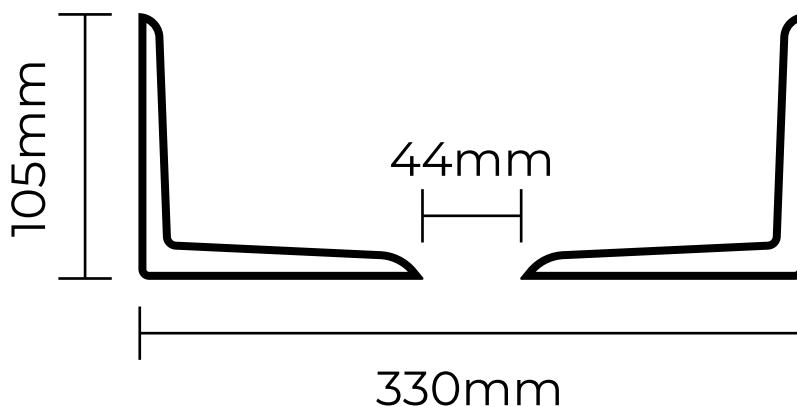

THE BASIN LAB®

330MM COLISEUM BASIN

Plan View

Elevation View

Dimensions 330mm Diameter (13inch) 105mm Height (4.1inch)

Waste Cut-out 44mm (1.7inch)

Weight 3.1kg (6.8lbs)

Bowl Capacity 5L (1.3gal)

**32-40mm waste supplied
(screws down from top)**

**Measurements are approximate only,
can vary plus or minus 5mm (0.2inch)**