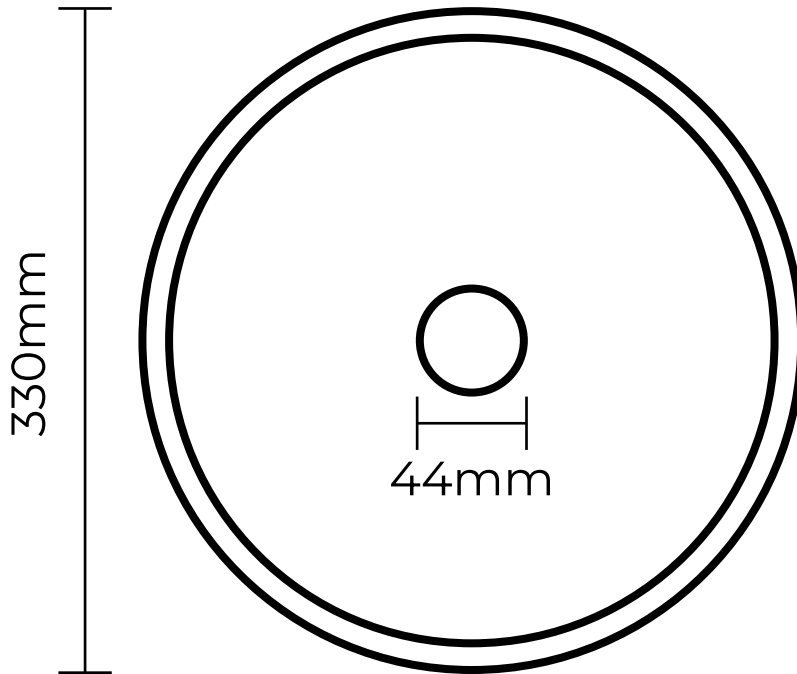

THE BASIN LAB®

330MM COLISEUM BASIN

Plan View

Elevation View

Dimensions 330mm Diameter (13inch) 105mm Height (4.1inch)

Waste Cut-out 44mm (1.7inch)

Weight 3.1kg (6.8lbs)

Bowl Capacity 5L (1.3gal)

**32-40mm waste supplied
(screws down from top)**

**Measurements are approximate only,
can vary plus or minus 5mm (0.2inch)**