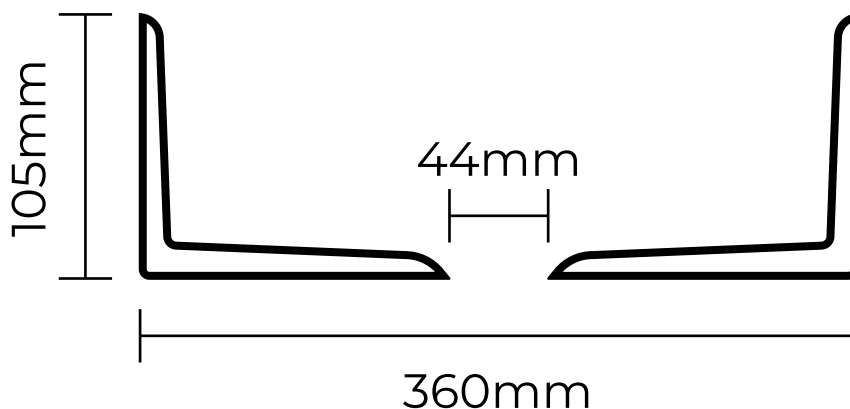

THE BASIN LAB®

360MM COLISEUM BASIN

Plan View

Elevation View

Dimensions 360mm Diameter (14.2inch) 105mm Height (4.1inch)

Waste Cut-out 44mm (1.7inch)

Weight 3.2kg (7.1lbs)

Bowl Capacity 6L (1.6gal)

**32-40mm waste supplied
(screws down from top)**

**Measurements are approximate only,
can vary plus or minus 5mm (0.2inch)**