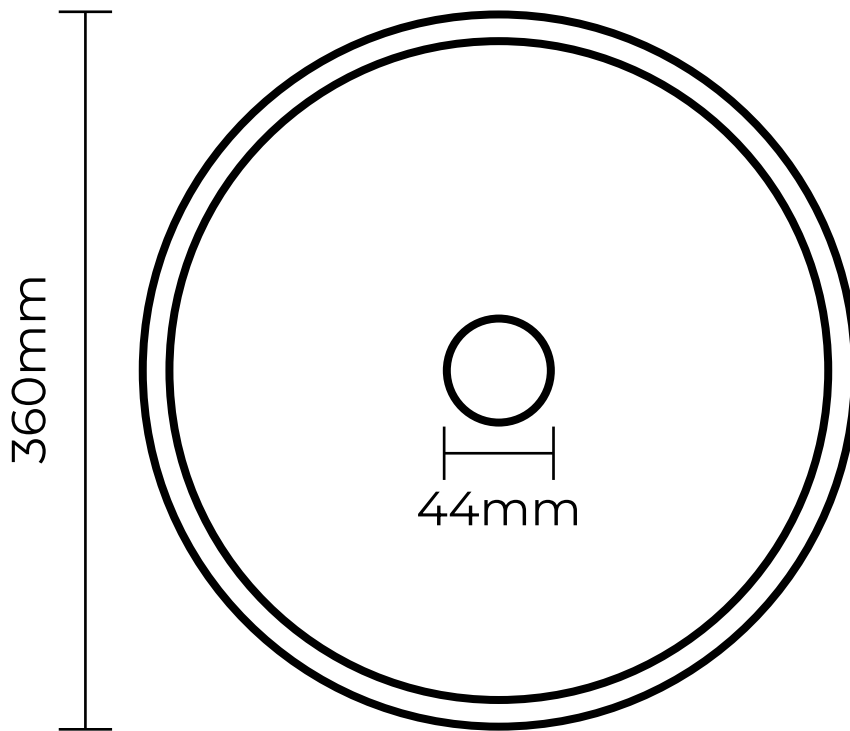

THE BASIN LAB®

360MM COLISEUM BASIN

Plan View

Elevation View

Dimensions 360mm Diameter (14.2inch) 105mm Height (4.1inch)

Waste Cut-out 44mm (1.7inch)

Weight 3.2kg (7.1lbs)

Bowl Capacity 6L (1.6gal)

**32-40mm waste supplied
(screws down from top)**

**Measurements are approximate only,
can vary plus or minus 5mm (0.2inch)**