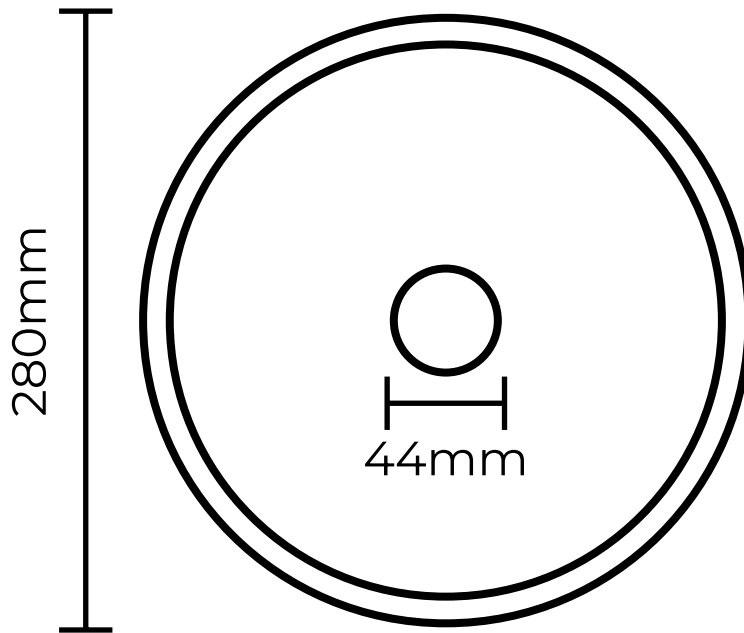

## 280MM COLISEUM BASIN

Plan View

Elevation View

**BATHROOM COLLECTIVE**

Phone Number: (02) 9011-5711

**Dimensions** 280mm Diameter (11inch) 105mm Height (4.1inch)

**Waste Cut-out** 44mm (1.7inch)

**Weight** 1.8kg (4lbs)

**Bowl Capacity** 4.5L (1.2gal)

**32-40mm waste supplied  
(screws down from top)**

**Measurements are approximate only,  
can vary plus or minus 5mm (0.2inch)**