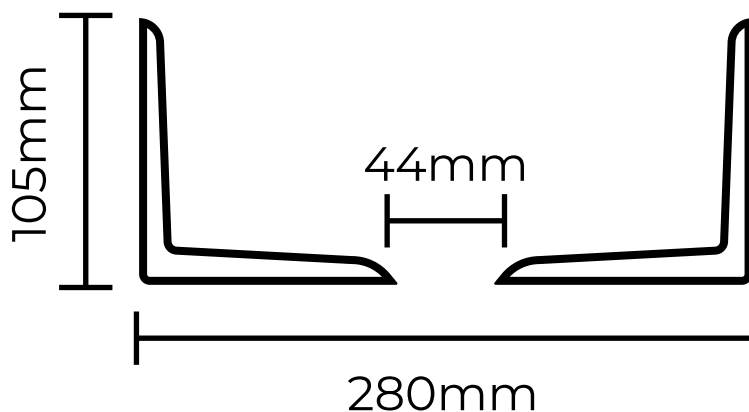

## 280MM COLISEUM BASIN

Plan View

Elevation View

**BATHROOM COLLECTIVE**

Phone Number: (02) 9011-5711

**Dimensions** 280mm Diameter (11inch) 105mm Height (4.1inch)

**Waste Cut-out** 44mm (1.7inch)

**Weight** 1.8kg (4lbs)

**Bowl Capacity** 4.5L (1.2gal)

**32-40mm waste supplied  
(screws down from top)**

**Measurements are approximate only,  
can vary plus or minus 5mm (0.2inch)**