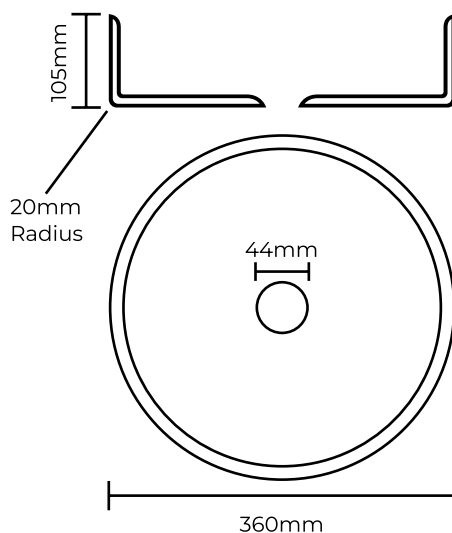

## 300 Series Column Pedestal Spec Sheet For 330mm & 360mm Coliseum Basin

330mm Coliseum Basin

360mm Coliseum Basin

# 18.5kg

**Measurements are approximate only  
can vary plus or minus 5mm**