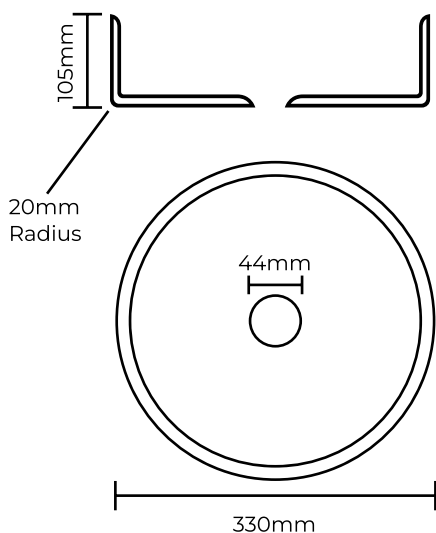

## 300 Series Column Pedestal Spec Sheet For 330mm & 360mm Coliseum Basin

330mm Coliseum Basin

360mm Coliseum Basin

# 18.5kg

**Measurements are approximate only  
can vary plus or minus 5mm**