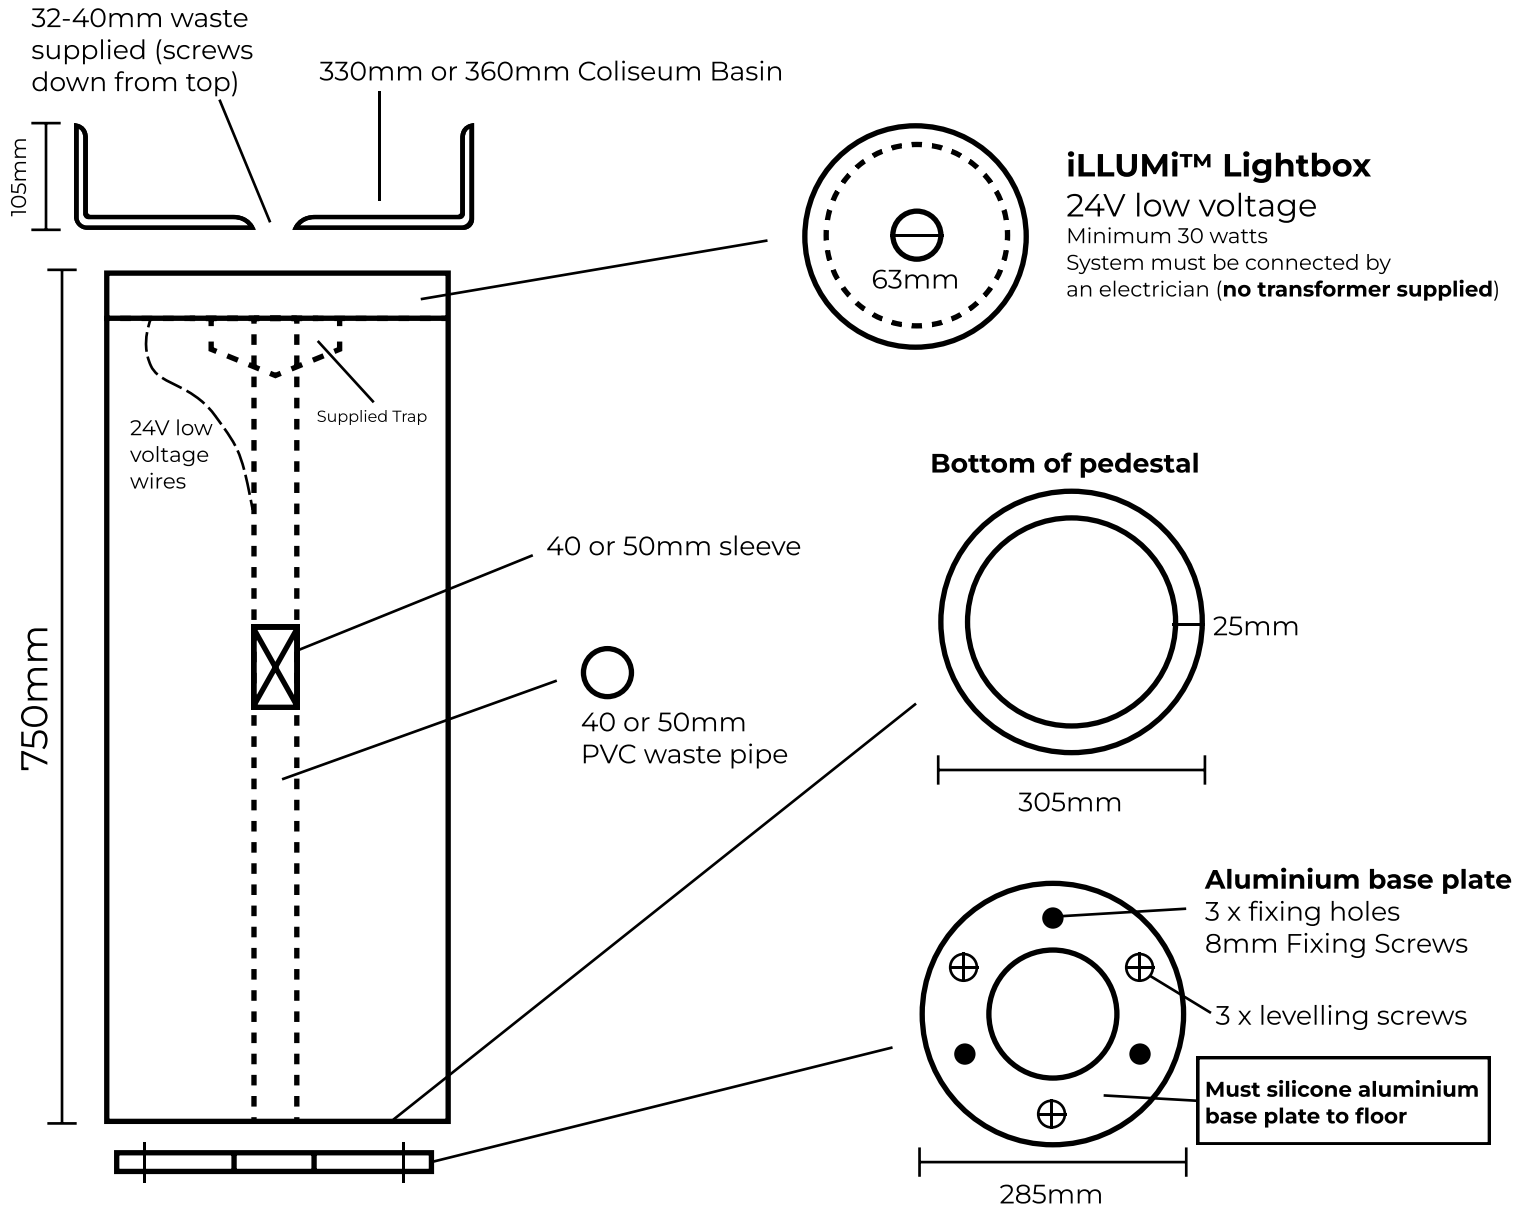

## 300 Series Column Pedestal Spec Sheet For 330mm & 360mm Coliseum Basin

330mm Coliseum Basin

360mm Coliseum Basin

# 18.5kg

**Measurements are approximate only  
can vary plus or minus 5mm**