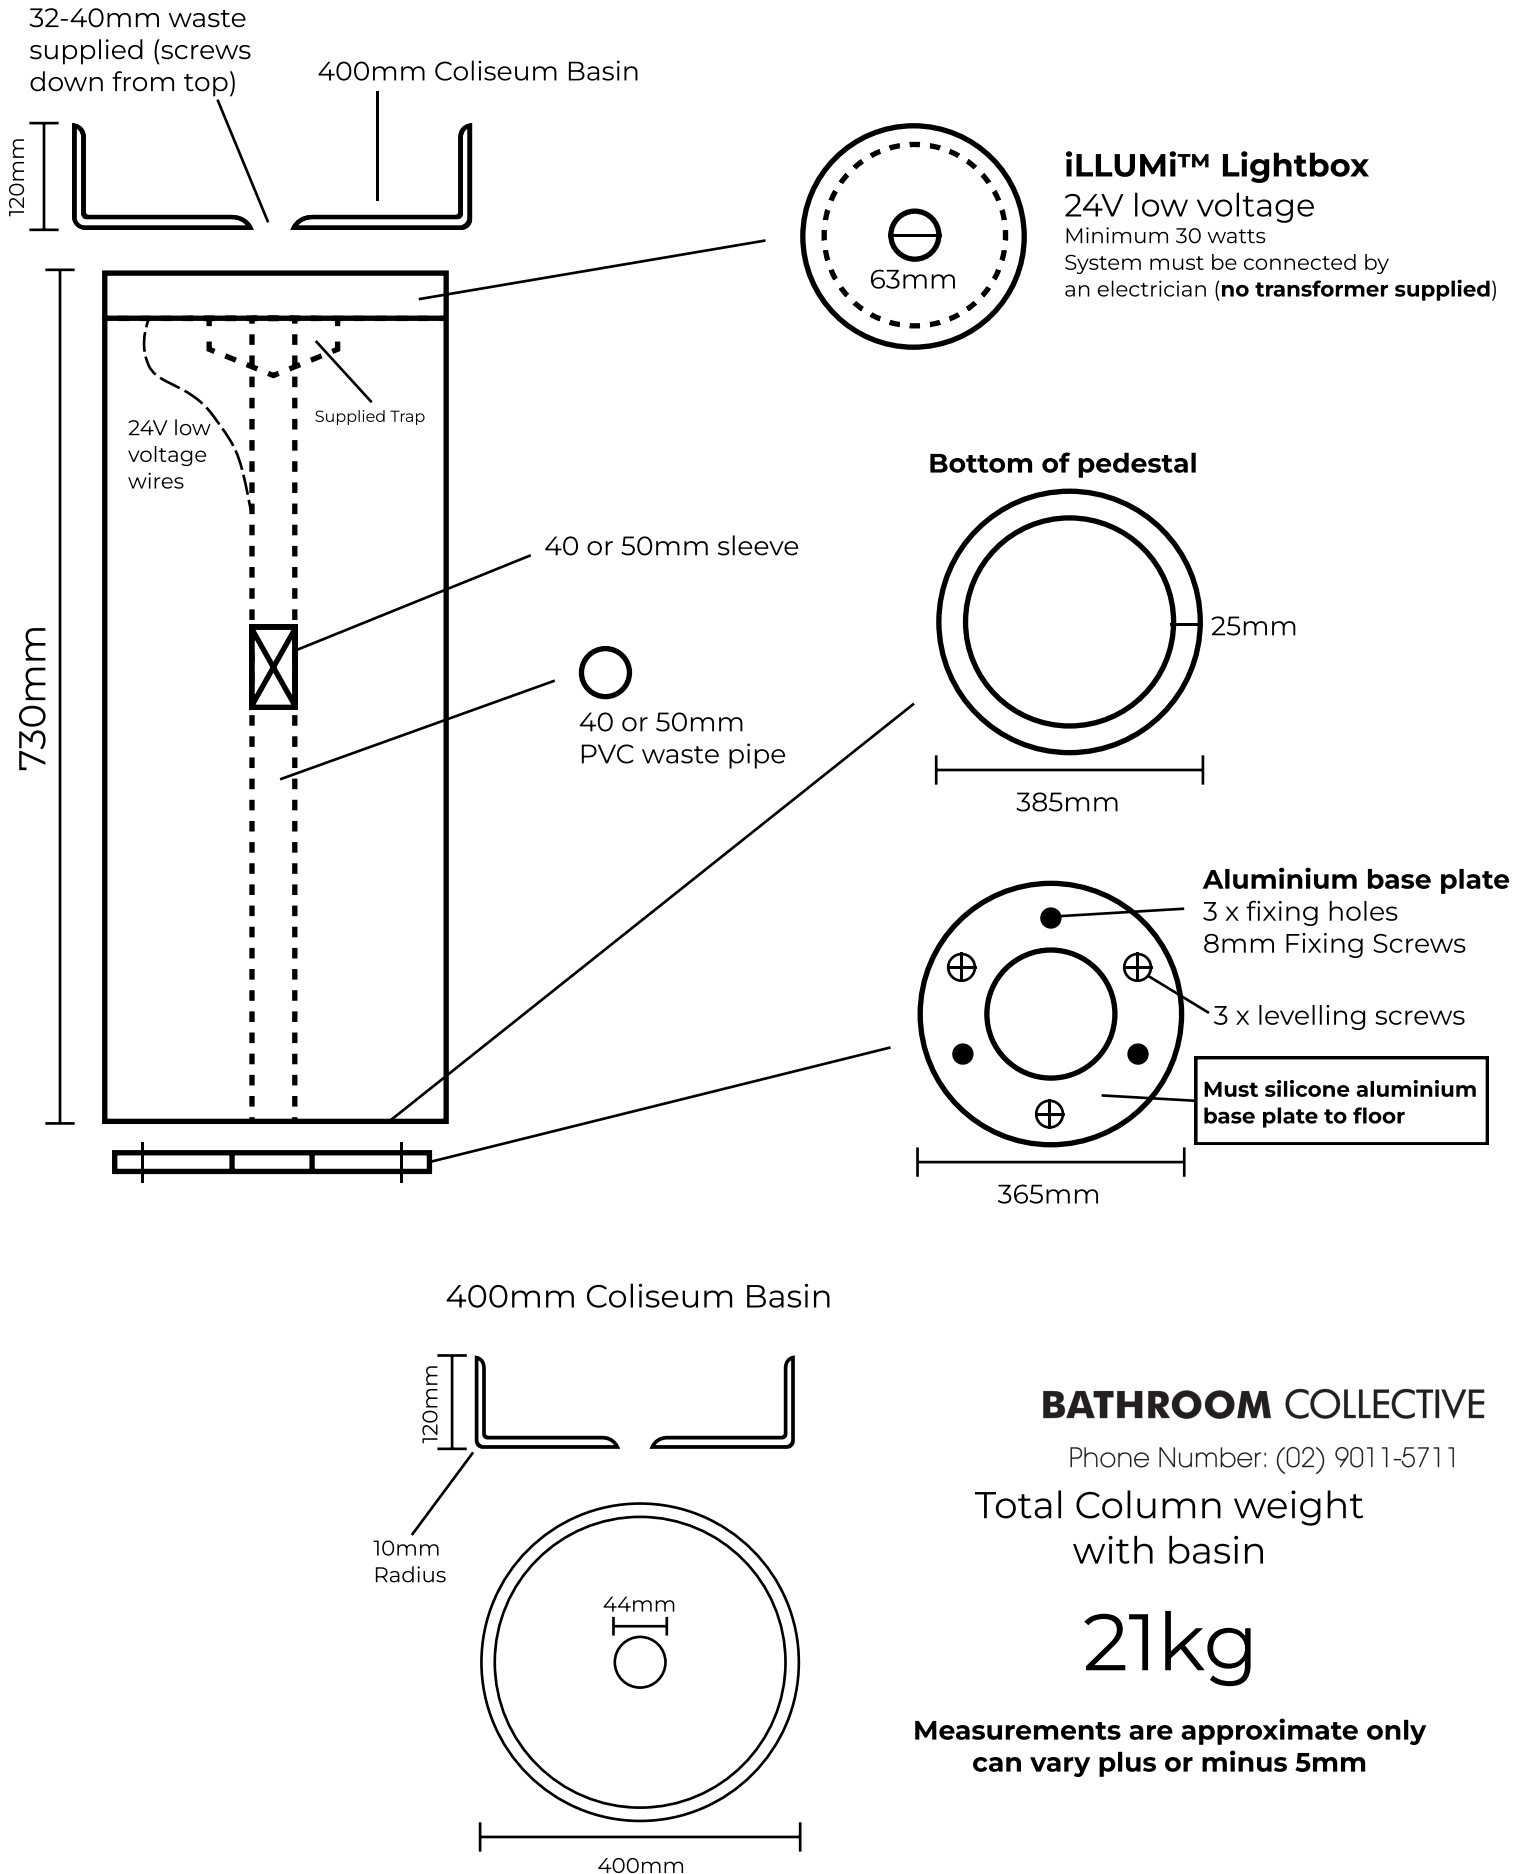

THE BASIN LAB[®]

400 Series Column Pedestal Spec Sheet For 400mm Coliseum Basin

BATHROOM COLLECTIVE

Phone Number: (02) 9011-5711

Total Column weight
with basin

21kg

**Measurements are approximate only
can vary plus or minus 5mm**