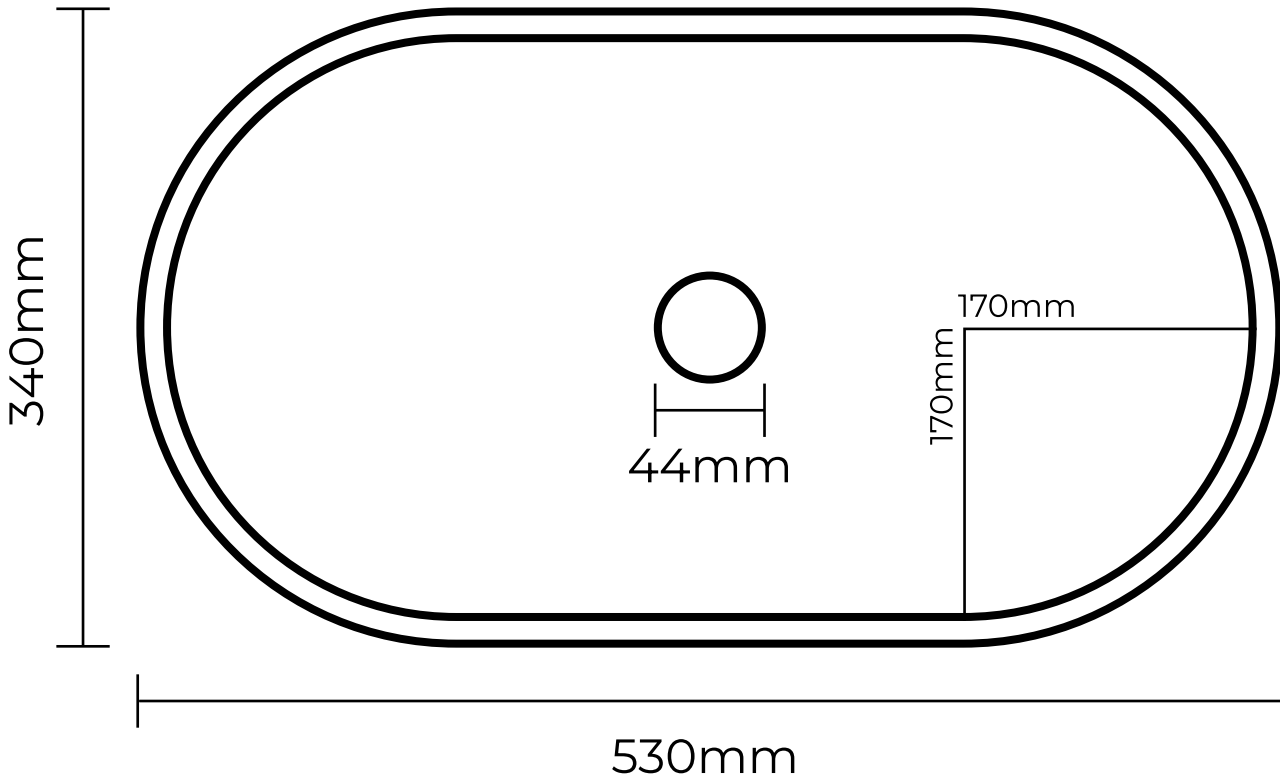

THE BASIN LAB[®]

Pill Basin

Plan View

Elevation View

BATHROOM COLLECTIVE

Phone Number: (02) 9011-5711

Dimensions 530mm Length (20.9inch) 340mm Width (13.4inch)

115mm Height (4.5inch) Radius 170mm (6.7inch)

Waste Cut-out 44mm (1.7inch)

**32-40mm waste supplied
(screws down from top)**

Weight 6kg (13.2lbs)

Bowl Capacity 10L (2.6gal)

**Measurements are approximate only,
can vary plus or minus 5mm (0.2inch)**