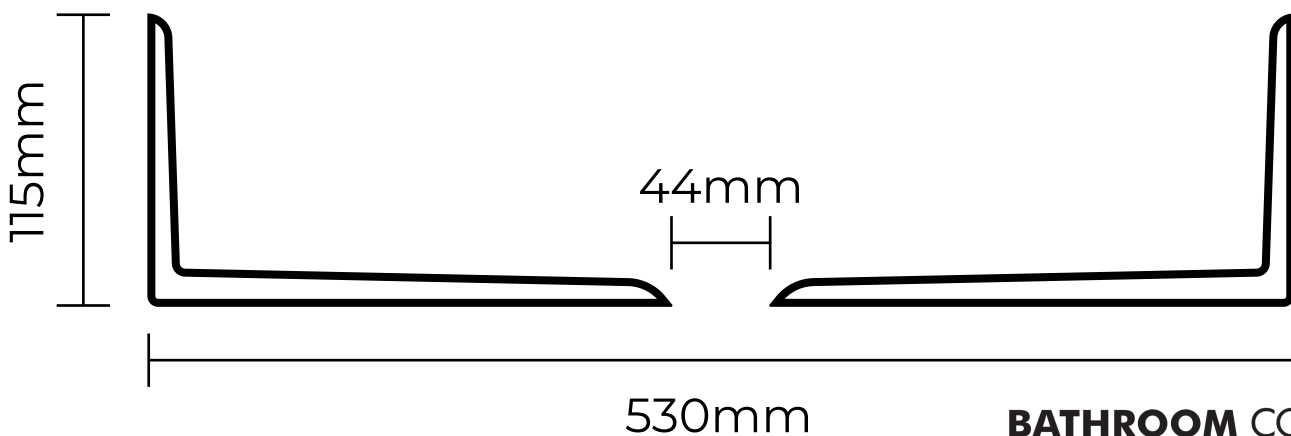

THE BASIN LAB[®]

Pill Basin

Plan View

Elevation View

BATHROOM COLLECTIVE

Phone Number: (02) 9011-5711

Dimensions 530mm Length (20.9inch) 340mm Width (13.4inch)

115mm Height (4.5inch) Radius 170mm (6.7inch)

Waste Cut-out 44mm (1.7inch)

**32-40mm waste supplied
(screws down from top)**

Weight 6kg (13.2lbs)

Bowl Capacity 10L (2.6gal)

**Measurements are approximate only,
can vary plus or minus 5mm (0.2inch)**