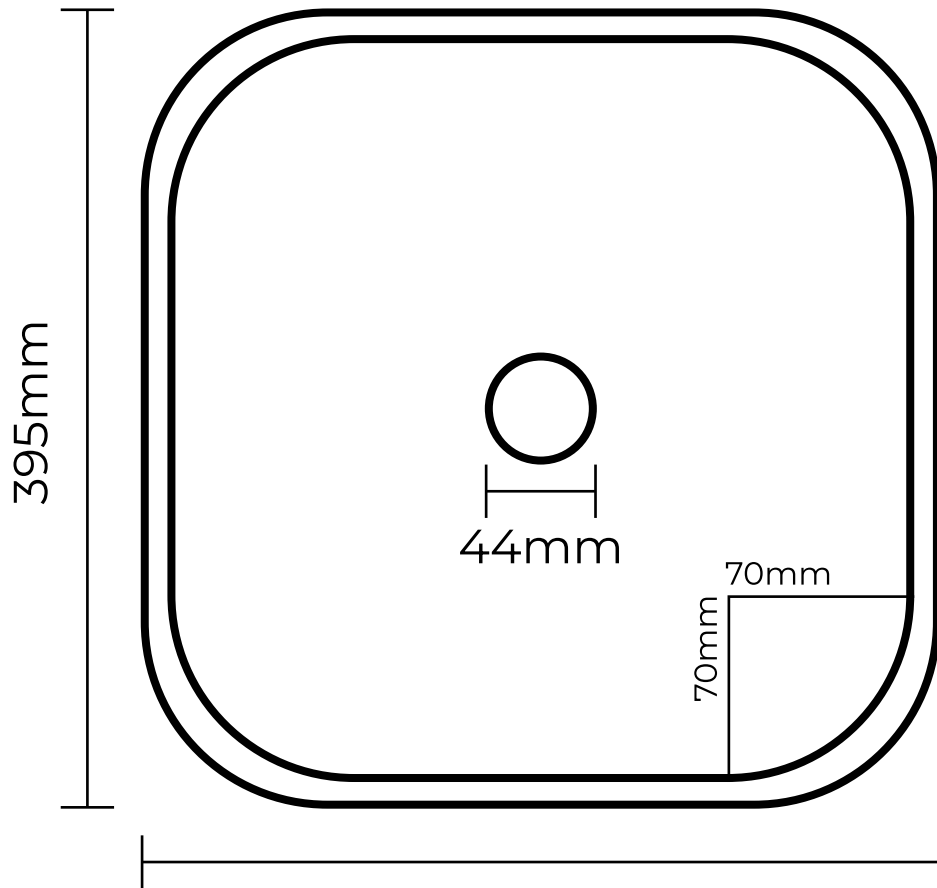

THE BASIN LAB[®]

Plaza Basin

Plan View

Elevation View

BATHROOM COLLECTIVE

Phone Number: (02) 9011-5711

Dimensions

395mm Length (15.6inch) 395mm Width (15.6inch)
115mm Height (4.5inch) Radius 70mm (2.8inch)

Waste Cut-out

44mm (1.7inch)

**32-40mm waste supplied
(screws down from top)**

Weight

5kg (11lbs)

Bowl Capacity

9L (2.4gal)

**Measurements are approximate only,
can vary plus or minus 5mm (0.2inch)**