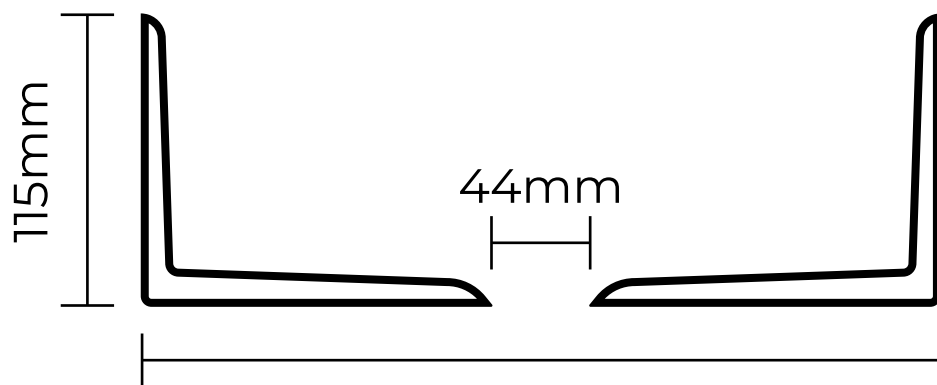

THE BASIN LAB[®]

Plaza Basin

Plan View

Elevation View

BATHROOM COLLECTIVE

Phone Number: (02) 9011-5711

Dimensions

395mm Length (15.6inch) 395mm Width (15.6inch)
115mm Height (4.5inch) Radius 70mm (2.8inch)

Waste Cut-out

44mm (1.7inch)

**32-40mm waste supplied
(screws down from top)**

Weight

5kg (11lbs)

Bowl Capacity

9L (2.4gal)

**Measurements are approximate only,
can vary plus or minus 5mm (0.2inch)**