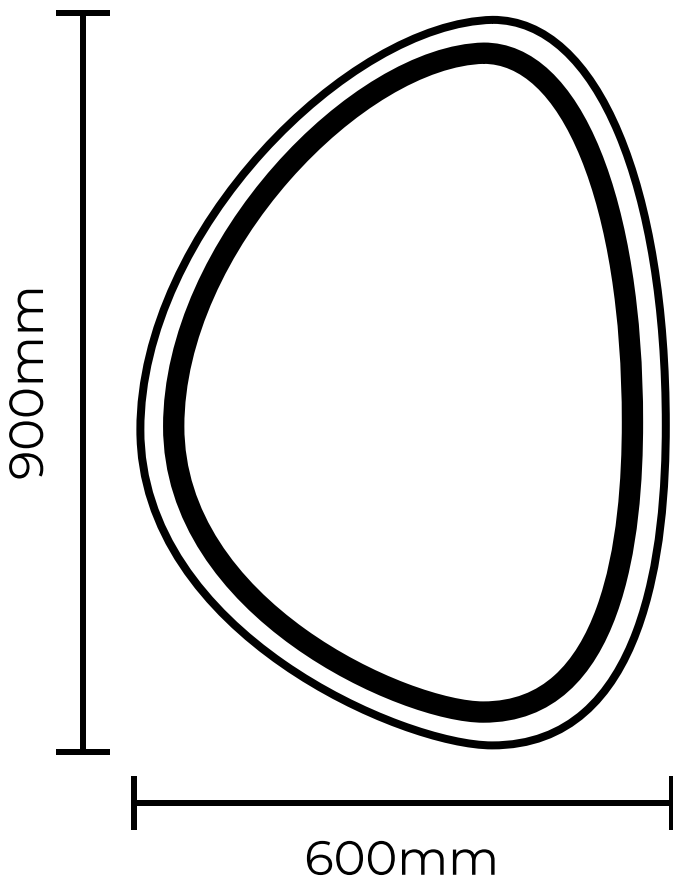

THE BASIN LAB[®]

ORGANIC HALO MIRROR

Plan View

Elevation View

Floor to top of mirror 1950mm recommended

BATHROOM COLLECTIVE

Phone Number: (02) 9011-5711

Dimensions

900mm Length (35.4inch) 600mm Width (23.6inch)
35mm Thickness (1.4inch)

Voltage

24V low voltage

System must be connected by an electrician

Measurements are approximate only, can vary plus or minus 5mm (0.2inch)