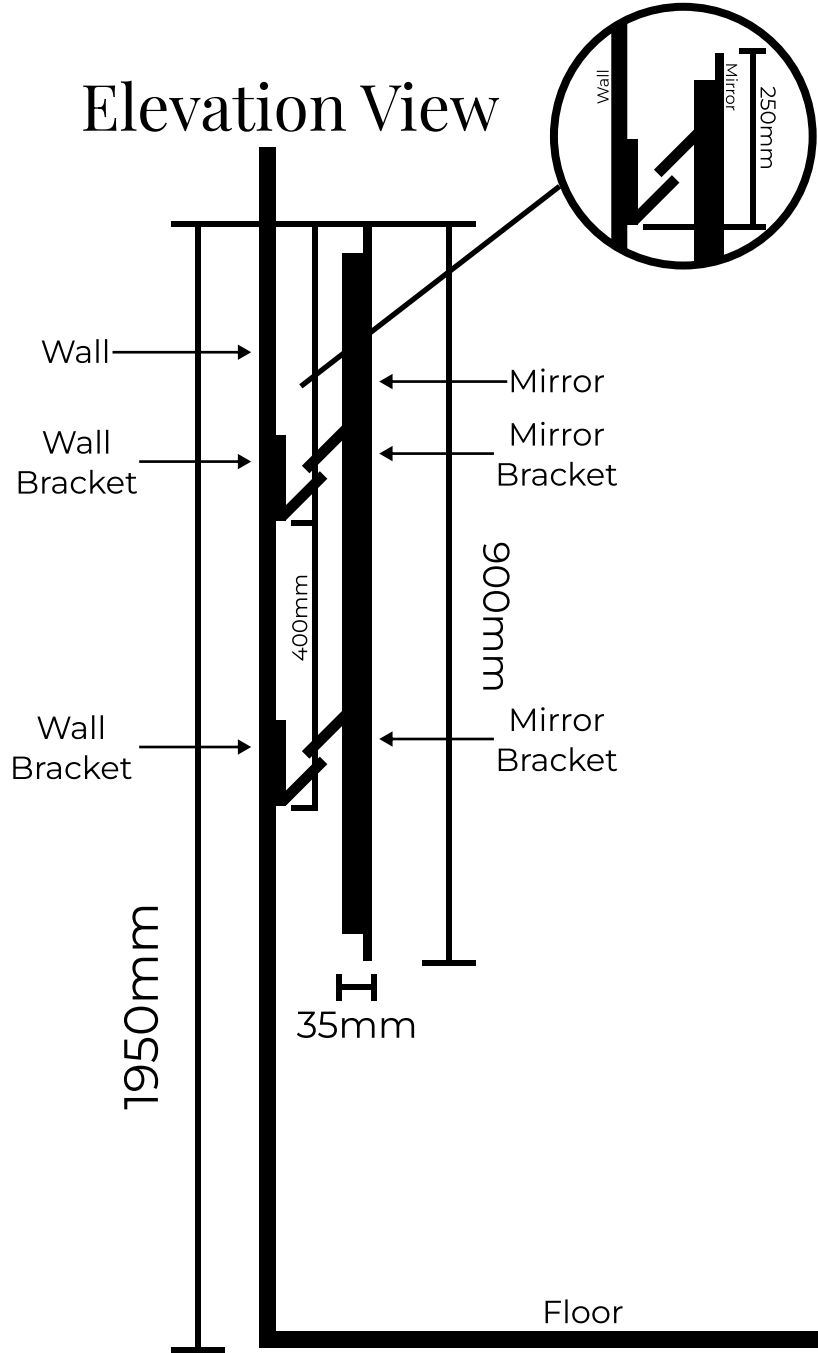

THE BASIN LAB[®]

ORGANIC HALO MIRROR

Plan View

Elevation View

Floor to top of mirror 1950mm recommended

BATHROOM COLLECTIVE

Phone Number: (02) 9011-5711

Dimensions

900mm Length (35.4inch) 600mm Width (23.6inch)
35mm Thickness (1.4inch)

Voltage

24V low voltage

System must be connected by an electrician

Measurements are approximate only, can vary plus or minus 5mm (0.2inch)