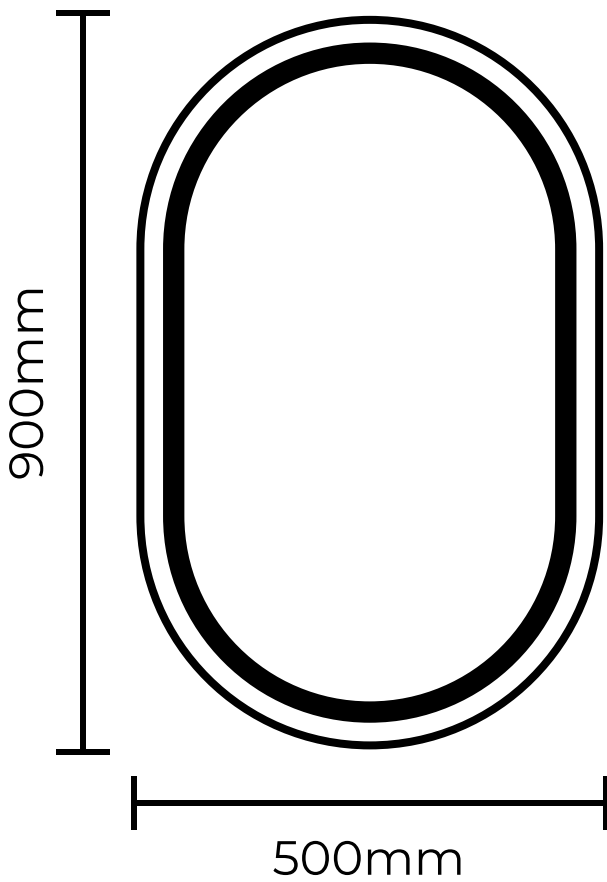

## OVAL HALO MIRROR

Plan View

Elevation View

Floor to top of mirror 1950mm recommended

**BATHROOM COLLECTIVE**

Phone Number: (02) 9011-5711

**Dimensions**

900mm Length (35.4inch) 500mm Width (19.7inch)  
35mm Thickness (1.4inch)

**Voltage**

24V low voltage

**System must be connected by an electrician**

**Measurements are approximate only, can vary plus or minus 5mm (0.2inch)**