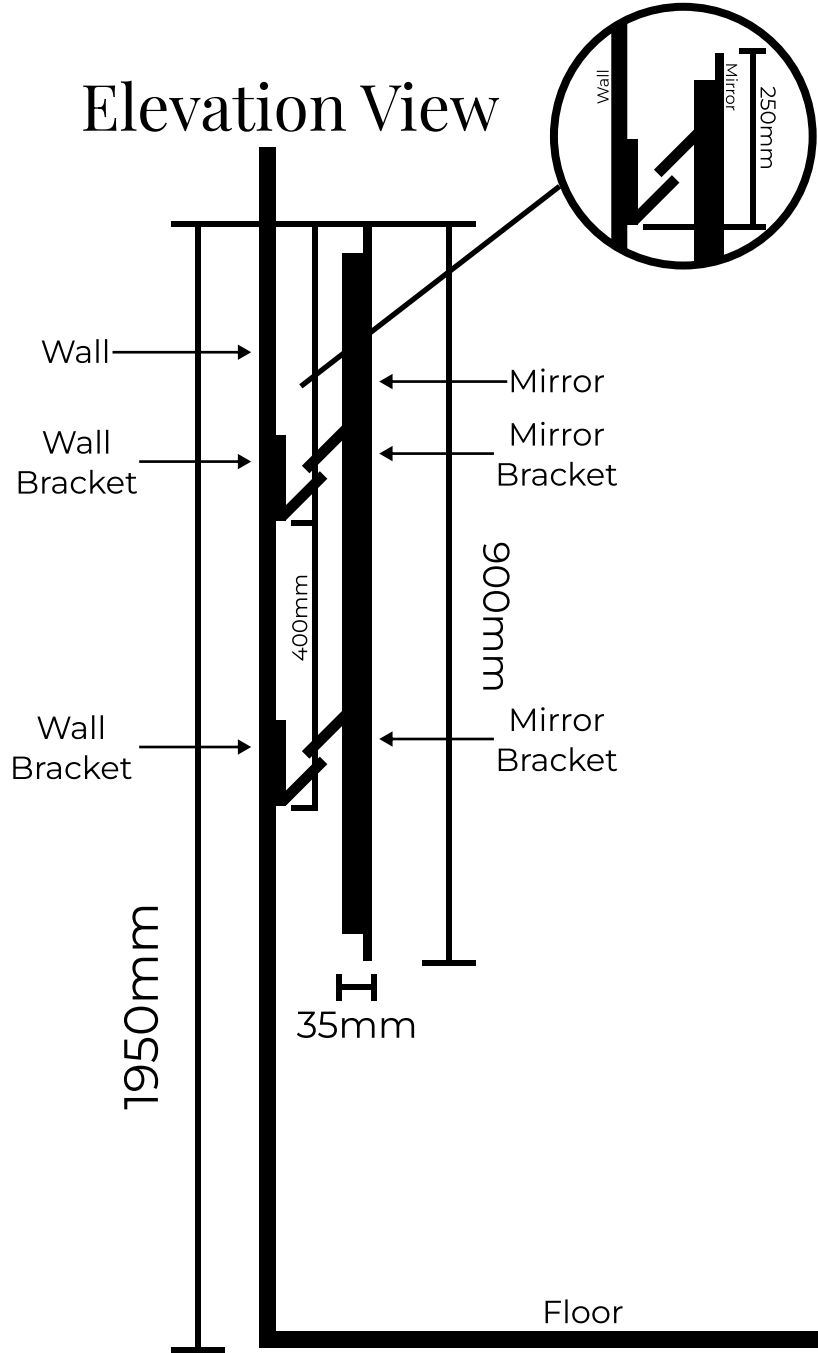

## OVAL HALO MIRROR

Plan View

Elevation View

Floor to top of mirror 1950mm recommended

**BATHROOM COLLECTIVE**

Phone Number: (02) 9011-5711

**Dimensions**

900mm Length (35.4inch) 500mm Width (19.7inch)  
35mm Thickness (1.4inch)

**Voltage**

24V low voltage

**System must be connected by an electrician**

**Measurements are approximate only, can vary plus or minus 5mm (0.2inch)**