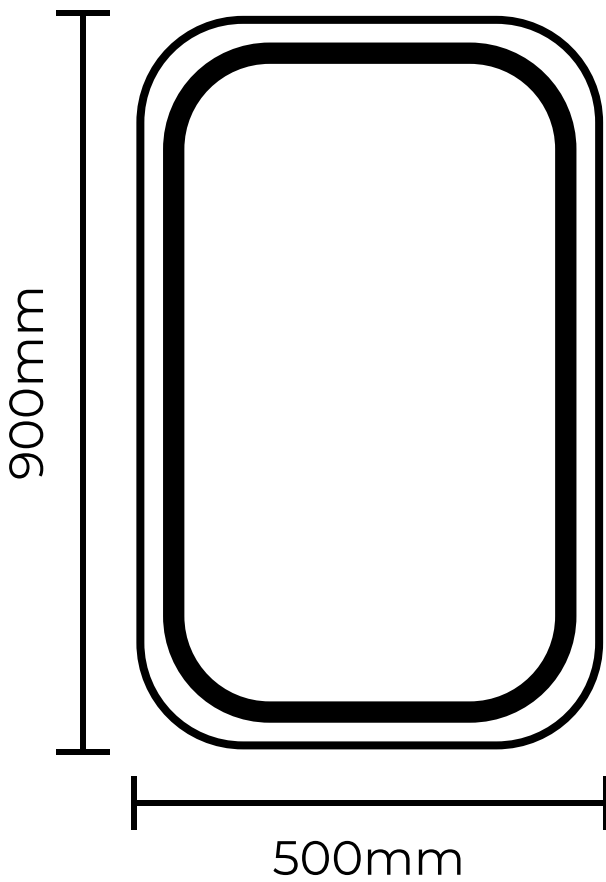

THE BASIN LAB[®]

RECTANGULAR HALO MIRROR

Plan View

Elevation View

Floor to top of mirror 1950mm recommended

BATHROOM COLLECTIVE

Phone Number: (02) 9011-5711

Dimensions

900mm Length (35.4inch) 500mm Width (19.7inch)
35mm Thickness (1.4inch)

Voltage

24V low voltage

System must be connected by an electrician

Measurements are approximate only, can vary plus or minus 5mm (0.2inch)