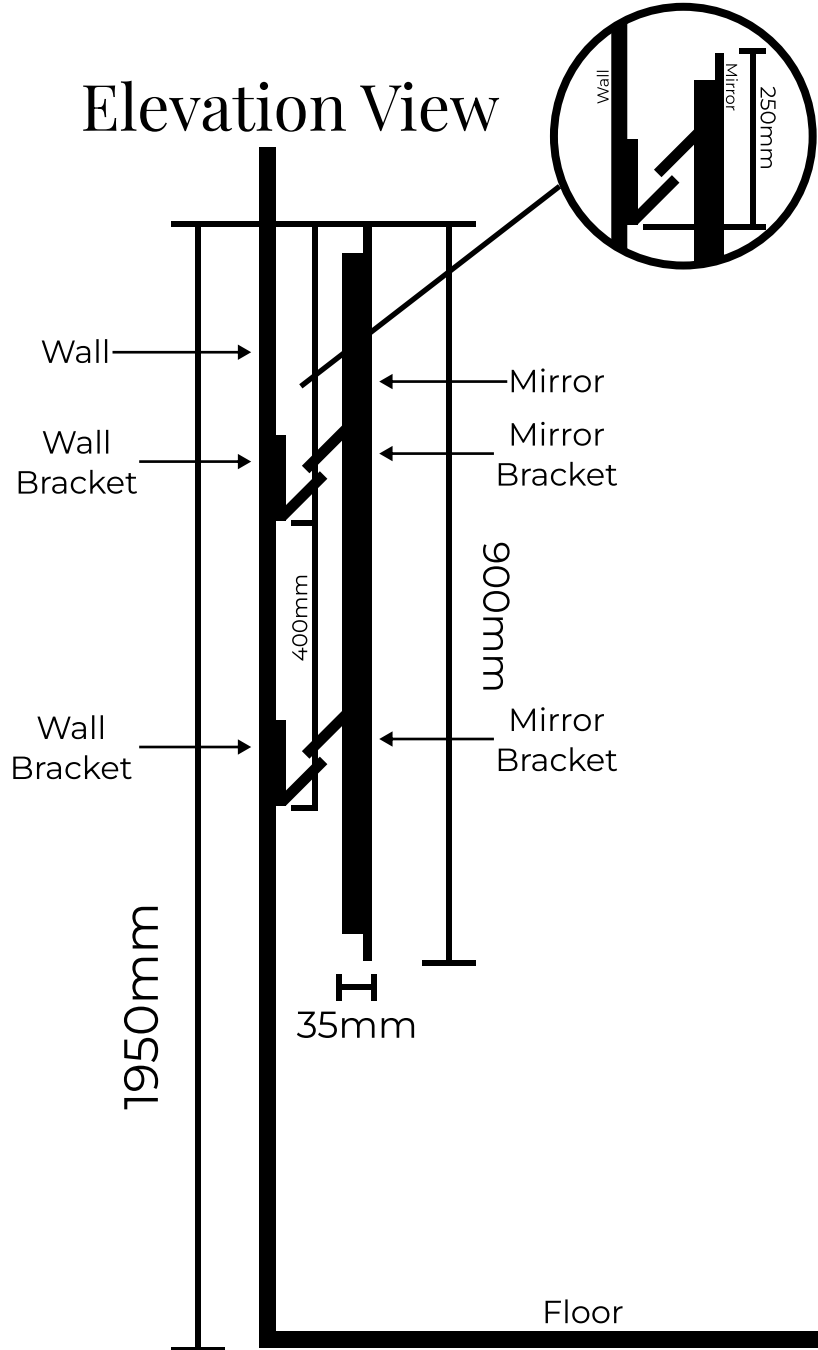

THE BASIN LAB[®]

RECTANGULAR HALO MIRROR

Plan View

Elevation View

Floor to top of mirror 1950mm recommended

BATHROOM COLLECTIVE

Phone Number: (02) 9011-5711

Dimensions

900mm Length (35.4inch) 500mm Width (19.7inch)
35mm Thickness (1.4inch)

Voltage

24V low voltage

System must be connected by an electrician

Measurements are approximate only, can vary plus or minus 5mm (0.2inch)