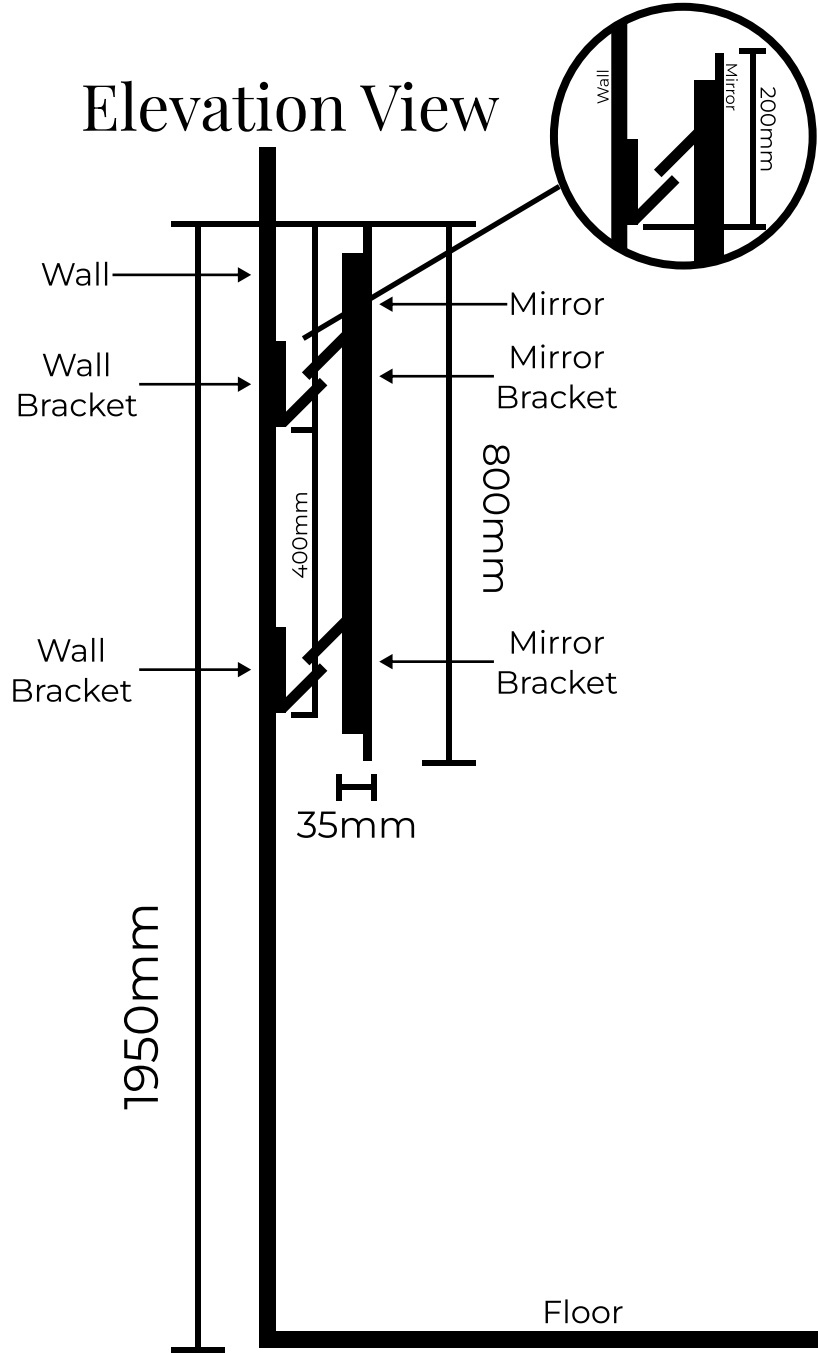

THE BASIN LAB®

ROUND HALO MIRROR

Plan View

Elevation View

Floor to top of mirror 1950mm recommended

BATHROOM COLLECTIVE

Phone Number: (02) 9011-5711

Dimensions

800mm Diameter (31.5inch) 35mm Thickness (1.4inch)

Voltage

24V low voltage

System must be connected by an electrician

Measurements are approximate only, can vary plus or minus 5mm (0.2inch)