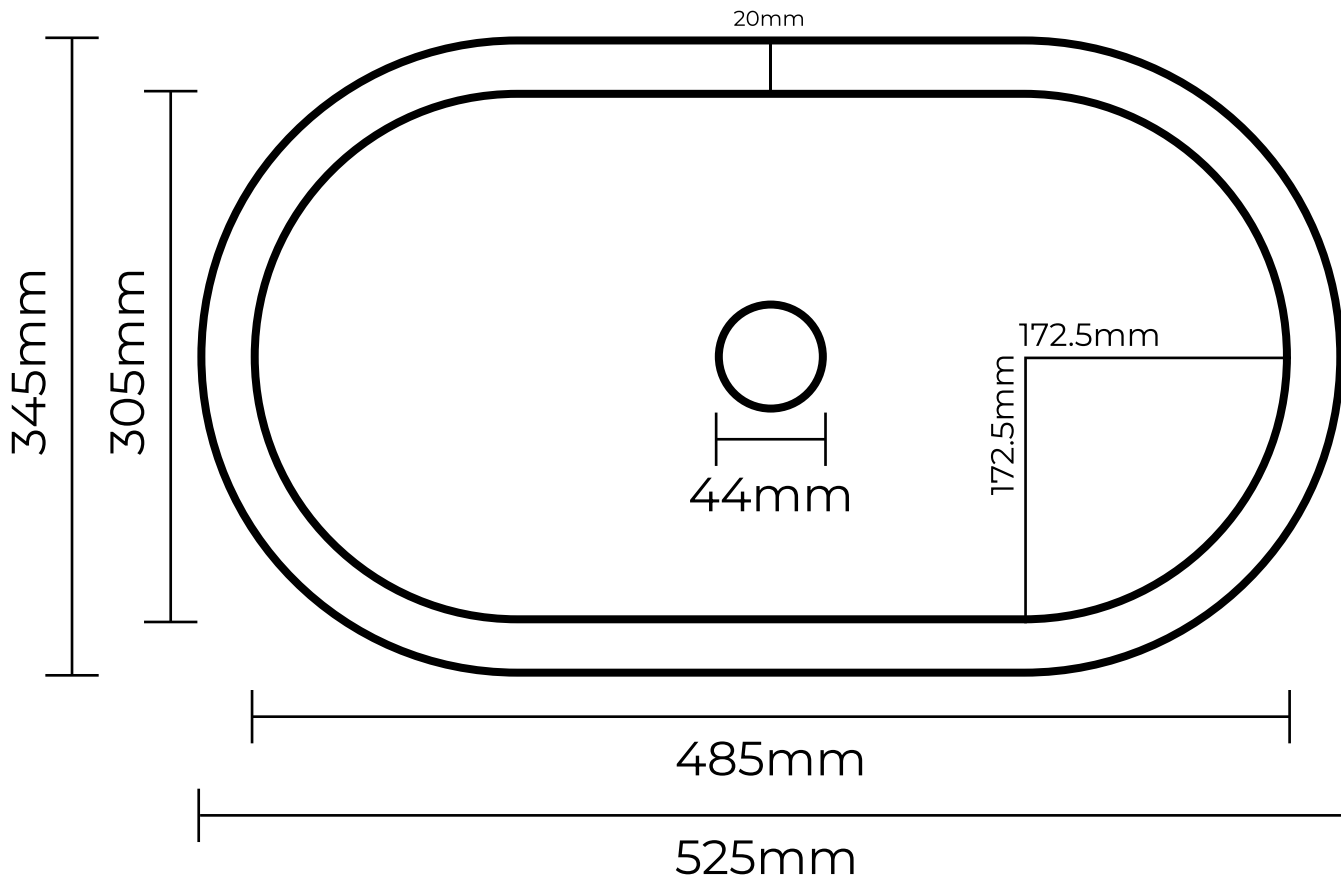

THE BASIN LAB[®]

PILL iLLUMi[™] LIGHTBOX

TO SUIT PILL BASIN

Plan View

Elevation View

Lightbox Suits

Pill Basin

BATHROOM COLLECTIVE

Phone Number: (02) 9011-5711

Dimensions

485mm Length (19.1inch) 305mm Width (12inch)
18mm Height (0.7inch) Radius 172.5mm (6.8inch)

Waste Hole

63mm (2.5inch)

Voltage

24V low voltage

System must be connected by an electrician

BENCH CUT-OUT SIZE
490MM X 310MM (19.3INCH X 12.2INCH)

Measurements are approximate only, can vary plus or minus 5mm (0.2inch)