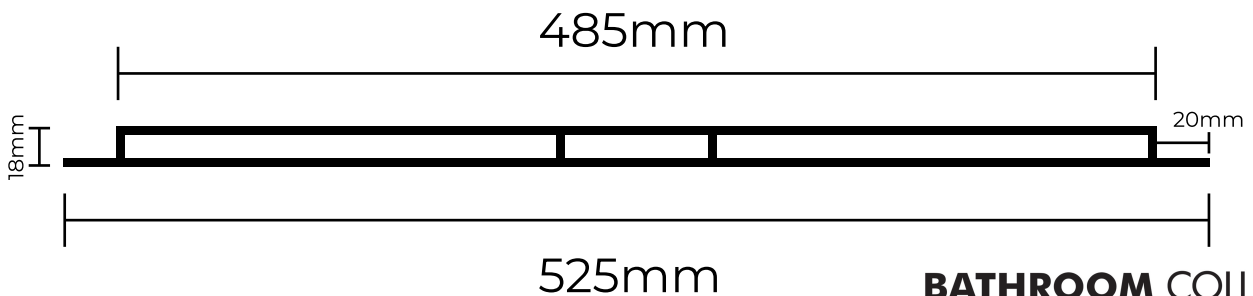

THE BASIN LAB[®]

PILL iLLUMi[™] LIGHTBOX

TO SUIT PILL BASIN

Plan View

Elevation View

Lightbox Suits

Pill Basin

BATHROOM COLLECTIVE

Phone Number: (02) 9011-5711

Dimensions

485mm Length (19.1inch) 305mm Width (12inch)
18mm Height (0.7inch) Radius 172.5mm (6.8inch)

Waste Hole

63mm (2.5inch)

Voltage

24V low voltage

System must be connected by an electrician

BENCH CUT-OUT SIZE
490MM X 310MM (19.3INCH X 12.2INCH)

Measurements are approximate only, can vary plus or minus 5mm (0.2inch)