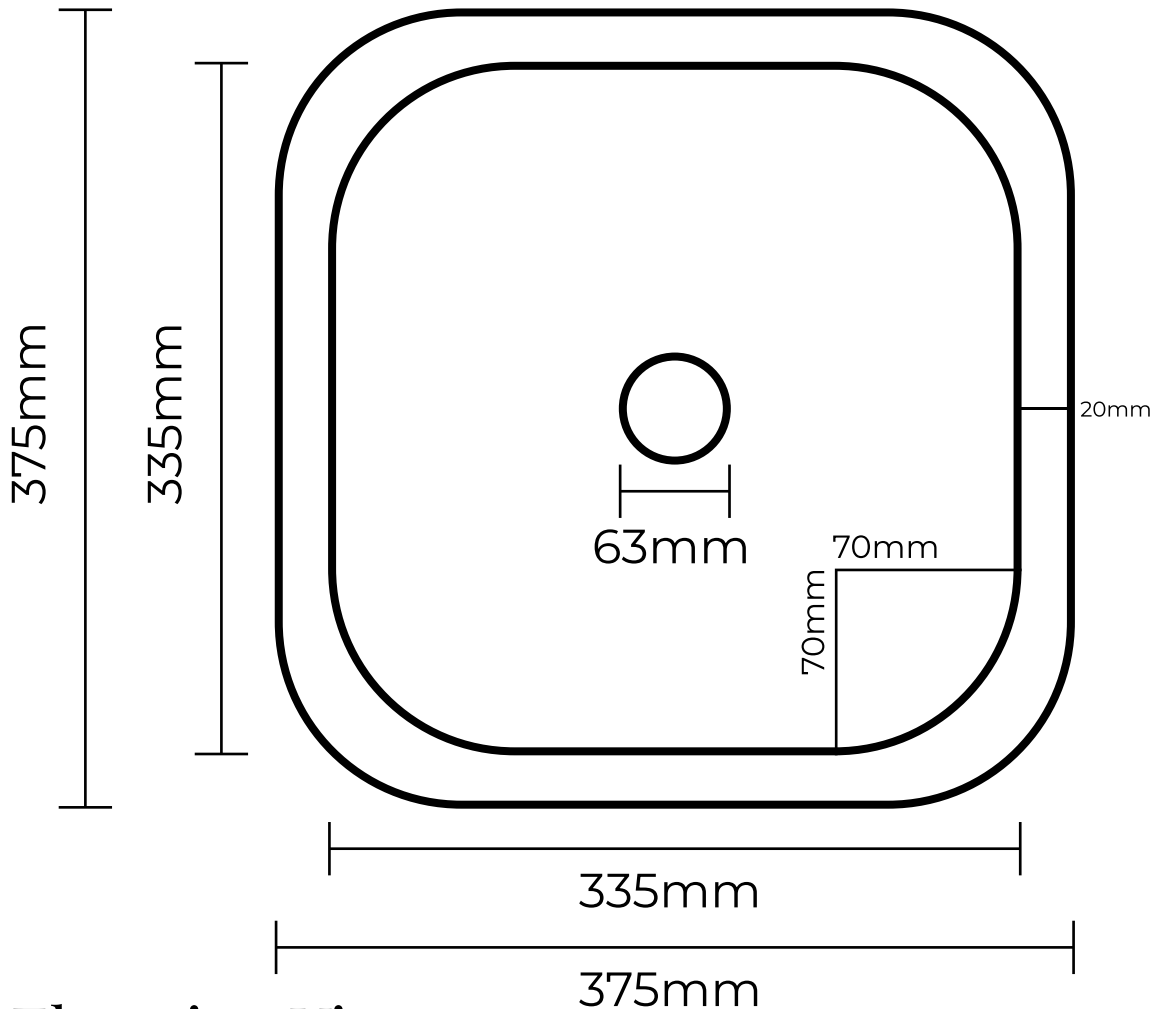

THE BASIN LAB[®]

PLAZA iLLUMi™ LIGHTBOX

TO SUIT PLAZA BASIN

Plan View

Elevation View

BATHROOM COLLECTIVE

Phone Number: (02) 9011-5711

Lightbox Suits

Plaza Basin

Dimensions

335mm Length (13.2inch) 335mm Width (13.2inch)

18mm Height (0.7inch) Radius 70mm (2.8inch)

Waste Hole

63mm (2.5inch)

Voltage

24V low voltage

**System must be
connected by an electrician**

BENCH CUT-OUT SIZE
340MM X 340MM (13.4INCH)

**Measurements are approximate only,
can vary plus or minus 5mm (0.2inch)**