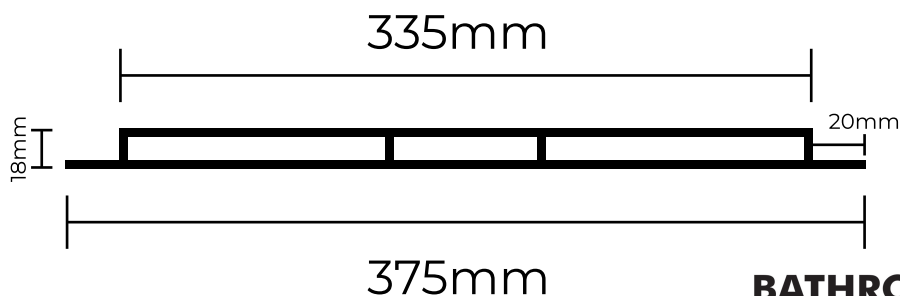

THE BASIN LAB[®]

PLAZA iLLUMi™ LIGHTBOX

TO SUIT PLAZA BASIN

Plan View

Elevation View

BATHROOM COLLECTIVE

Phone Number: (02) 9011-5711

Lightbox Suits

Plaza Basin

Dimensions

335mm Length (13.2inch) 335mm Width (13.2inch)

18mm Height (0.7inch) Radius 70mm (2.8inch)

Waste Hole

63mm (2.5inch)

Voltage

24V low voltage

**System must be
connected by an electrician**

BENCH CUT-OUT SIZE
340MM X 340MM (13.4INCH)

**Measurements are approximate only,
can vary plus or minus 5mm (0.2inch)**