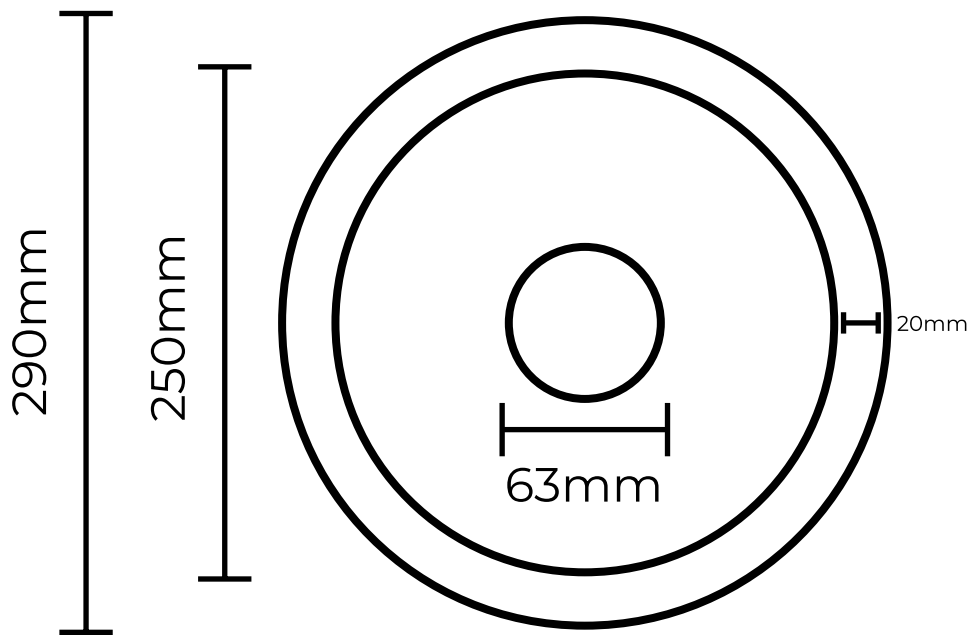

## COLISEUM ILLUMI<sup>™</sup> LIGHTBOX

TO SUIT 280MM COLISEUM BASIN

Plan View

Elevation View

**BATHROOM COLLECTIVE**

Phone Number: (02) 9011-5711

<b>Lightbox Suits</b>	280mm Coliseum Basin
<b>Dimensions</b>	250mm Diameter (9.8inch) 18mm Height (0.7inch)
<b>Waste Hole</b>	63mm (2.5inch)
<b>Voltage</b>	24V low voltage

**BENCH CUT-OUT SIZE**  
**255MM DIAMETER (10INCH)**

**Lightbox must be connected by a licenced electrician**  
**Measurements are approximate only, can vary plus or minus 5mm (0.2inch)**