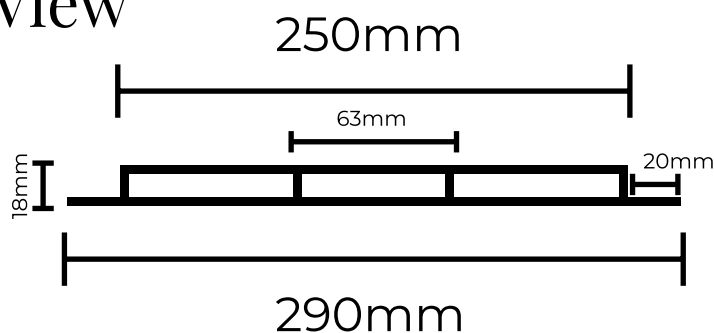

## COLISEUM ILLUMI<sup>™</sup> LIGHTBOX

TO SUIT 280MM COLISEUM BASIN

Plan View

Elevation View

**BATHROOM COLLECTIVE**

Phone Number: (02) 9011-5711

<b>Lightbox Suits</b>	280mm Coliseum Basin
<b>Dimensions</b>	250mm Diameter (9.8inch) 18mm Height (0.7inch)
<b>Waste Hole</b>	63mm (2.5inch)
<b>Voltage</b>	24V low voltage

**BENCH CUT-OUT SIZE**  
**255MM DIAMETER (10INCH)**

**Lightbox must be connected by a licenced electrician**  
**Measurements are approximate only, can vary plus or minus 5mm (0.2inch)**