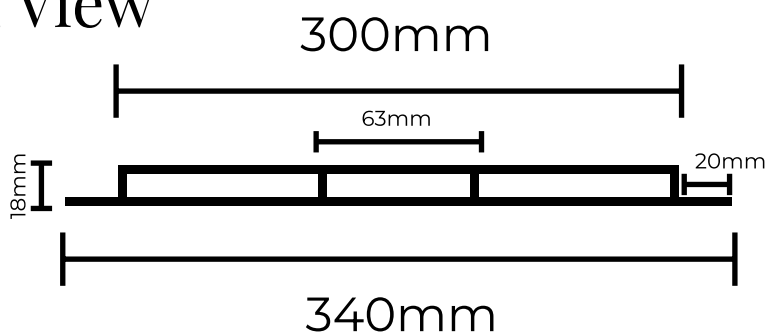

THE BASIN LAB[®]

COLISEUM iLLUMi™ LIGHTBOX

TO SUIT 330MM COLISEUM BASIN

Plan View

Elevation View

BATHROOM COLLECTIVE

Phone Number: (02) 9011-5711

Lightbox Suits 330mm Coliseum Basin

Dimensions 300mm Diameter (11.8inch) 18mm Height (0.7inch)

Waste Hole 63mm (2.5inch)

Voltage 24V low voltage

**System must be
connected by an electrician**

**BENCH CUT-OUT SIZE
305MM DIAMETER (12INCH)**

**Measurements are approximate only,
can vary plus or minus 5mm (0.2inch)**