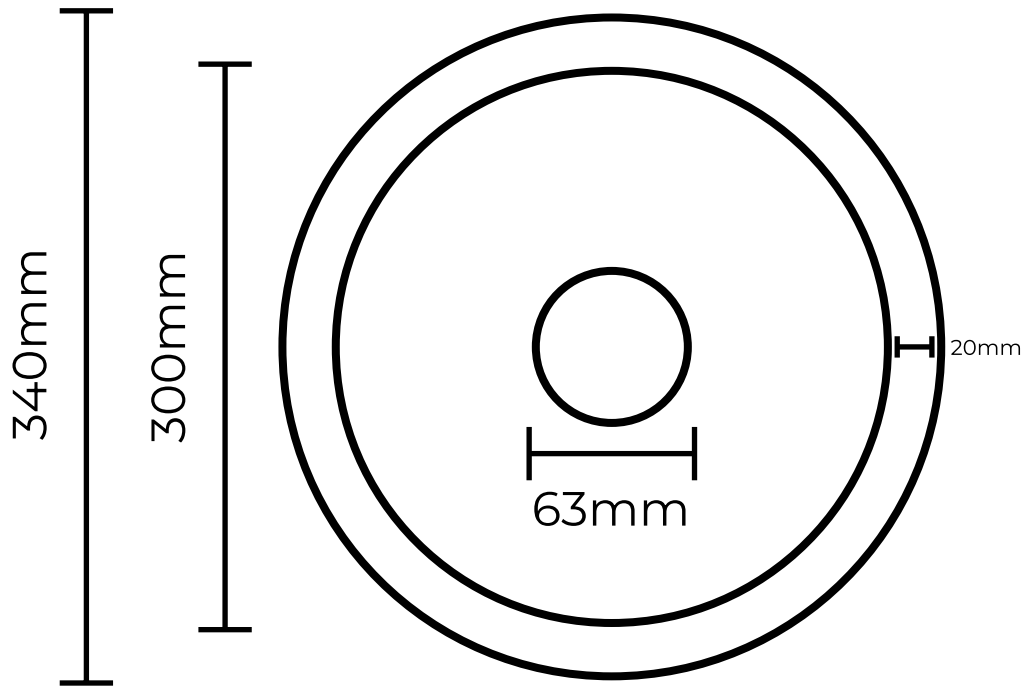

THE BASIN LAB[®]

COLISEUM iLLUMi™ LIGHTBOX

TO SUIT 330MM COLISEUM BASIN

Plan View

Elevation View

BATHROOM COLLECTIVE

Phone Number: (02) 9011-5711

Lightbox Suits 330mm Coliseum Basin

Dimensions 300mm Diameter (11.8inch) 18mm Height (0.7inch)

Waste Hole 63mm (2.5inch)

Voltage 24V low voltage

**System must be
connected by an electrician**

**BENCH CUT-OUT SIZE
305MM DIAMETER (12INCH)**

**Measurements are approximate only,
can vary plus or minus 5mm (0.2inch)**