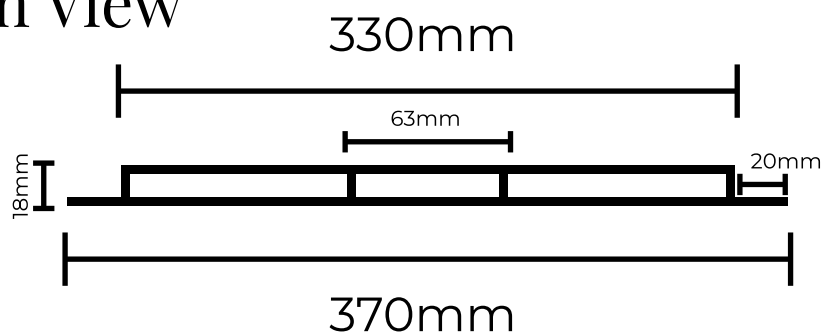

THE BASIN LAB[®]

COLISEUM iLLUMi™ LIGHTBOX

TO SUIT 360MM COLISEUM BASIN

Plan View

Elevation View

BATHROOM COLLECTIVE

Phone Number: (02) 9011-5711

Lightbox Suits	360mm Coliseum Basin
Dimensions	330mm Diameter (13inch) 18mm Height (0.7inch)
Waste Hole	63mm (2.5inch)
Voltage	24V low voltage

System must be connected by an electrician

BENCH CUT-OUT SIZE
335MM DIAMETER (13.2INCH)

Measurements are approximate only, can vary plus or minus 5mm (0.2inch)