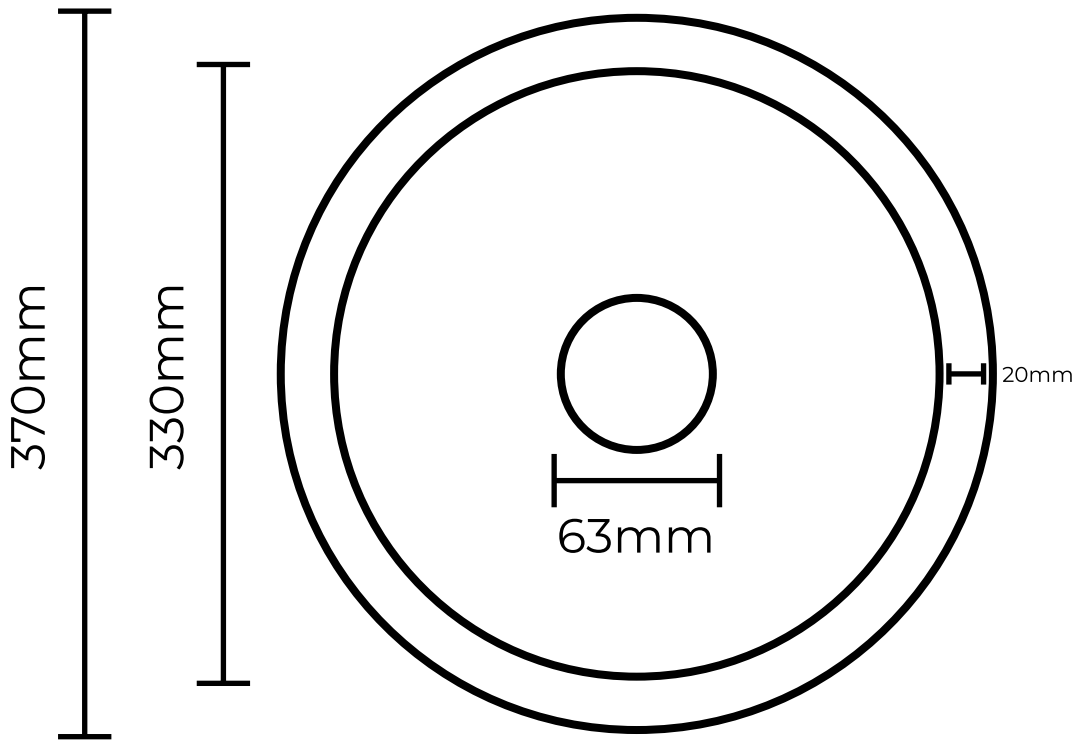

THE BASIN LAB[®]

COLISEUM iLLUMi™ LIGHTBOX

TO SUIT 360MM COLISEUM BASIN

Plan View

Elevation View

BATHROOM COLLECTIVE

Phone Number: (02) 9011-5711

Lightbox Suits	360mm Coliseum Basin
Dimensions	330mm Diameter (13inch) 18mm Height (0.7inch)
Waste Hole	63mm (2.5inch)
Voltage	24V low voltage

System must be connected by an electrician

BENCH CUT-OUT SIZE
335MM DIAMETER (13.2INCH)

Measurements are approximate only, can vary plus or minus 5mm (0.2inch)