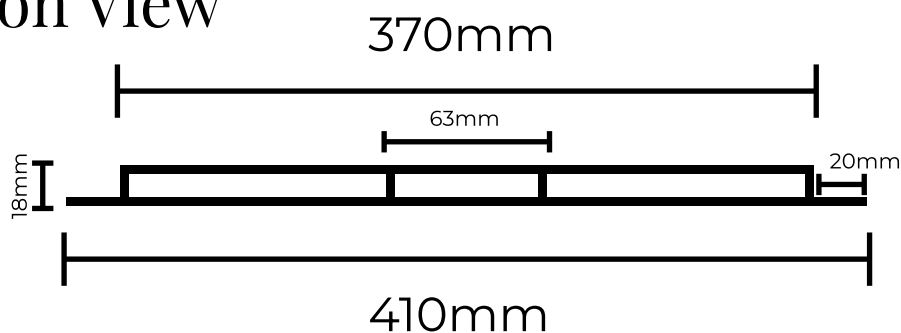

THE BASIN LAB[®]

COLISEUM iLLUMi™ LIGHTBOX

TO SUIT 400MM COLISEUM BASIN

Plan View

Elevation View

BATHROOM COLLECTIVE

Phone Number: (02) 9011-5711

Lightbox Suits	400mm Coliseum Basin
Dimensions	370mm Diameter (14.6inch) 18mm Height (0.7inch)
Waste Hole	63mm (2.5inch)
Voltage	24V low voltage

System must be connected by an electrician

BENCH CUT-OUT SIZE
375MM DIAMETER (14.8INCH)

Measurements are approximate only, can vary plus or minus 5mm (0.2inch)