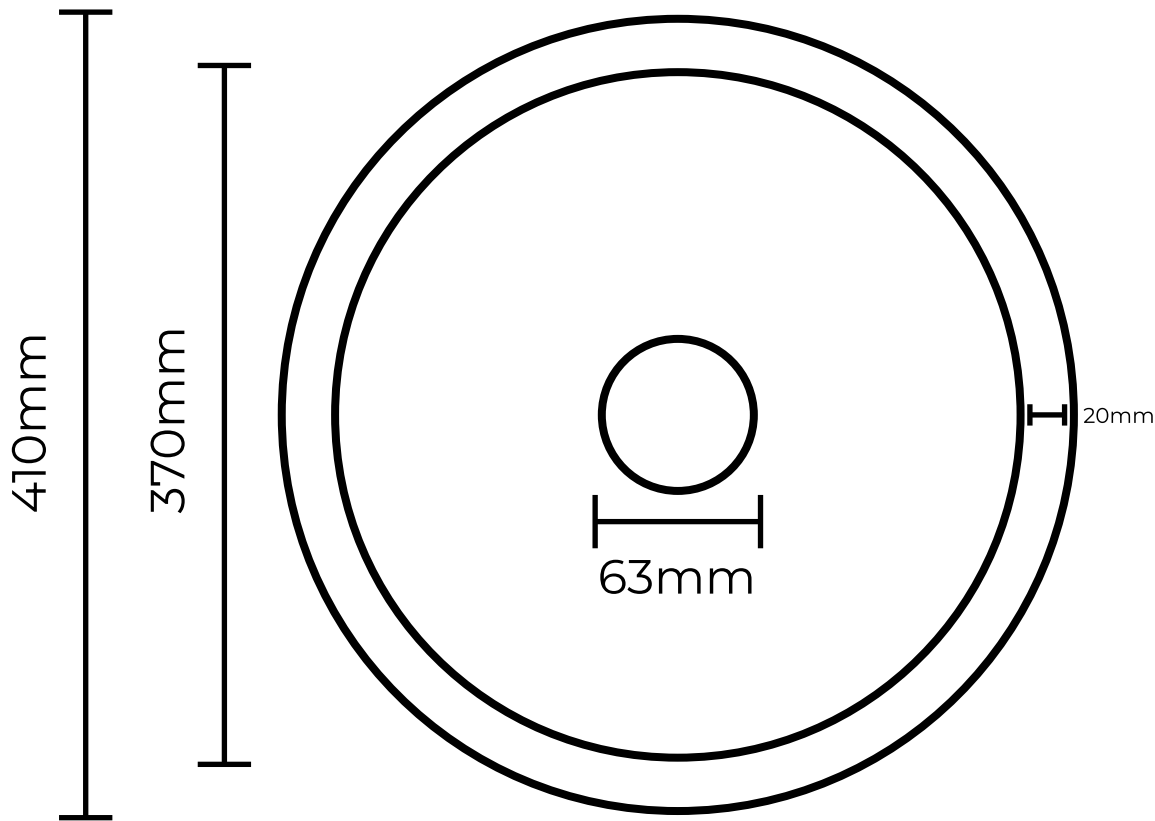

THE BASIN LAB[®]

COLISEUM iLLUMi™ LIGHTBOX

TO SUIT 400MM COLISEUM BASIN

Plan View

Elevation View

BATHROOM COLLECTIVE

Phone Number: (02) 9011-5711

Lightbox Suits	400mm Coliseum Basin
Dimensions	370mm Diameter (14.6inch) 18mm Height (0.7inch)
Waste Hole	63mm (2.5inch)
Voltage	24V low voltage

System must be connected by an electrician

BENCH CUT-OUT SIZE
375MM DIAMETER (14.8INCH)

Measurements are approximate only, can vary plus or minus 5mm (0.2inch)