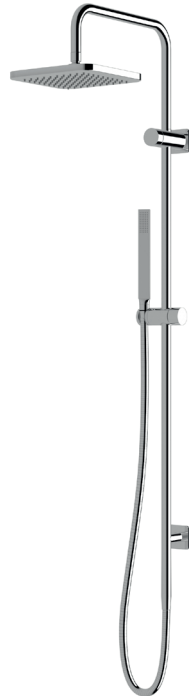

Suba Twin rail shower

SUSSEX

BATHROOM COLLECTIVE

Phone Number: (02) 9011-5711

Product code

BTRS

Product features

- Designed and manufactured in Australia
- All brass construction
- Retro fitable
- Reversible
- Dial operating diverter
- Swivel ball joint
- Available in a range of high quality, durable finishes inc. LUXPVD®
- Minimal, refined design to complement any contemporary space
- Matching tapware, showers and accessories