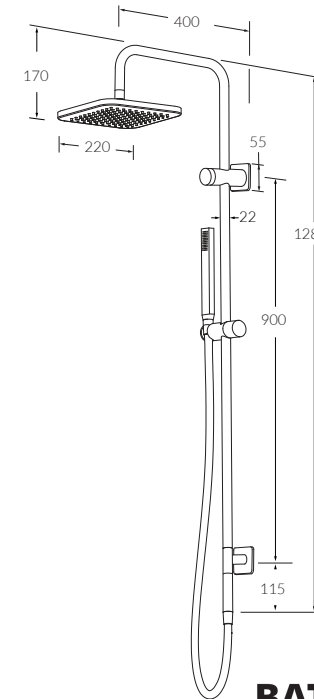

Suba Twin rail shower

SUSSEX

BATHROOM COLLECTIVE

Phone Number: (02) 9011-5711

Product code

BTRS

Product features

- Designed and manufactured in Australia
- All brass construction
- Retro fitable
- Reversible
- Dial operating diverter
- Swivel ball joint
- Available in a range of high quality, durable finishes inc. LUXPVD®
- Minimal, refined design to complement any contemporary space
- Matching tapware, showers and accessories