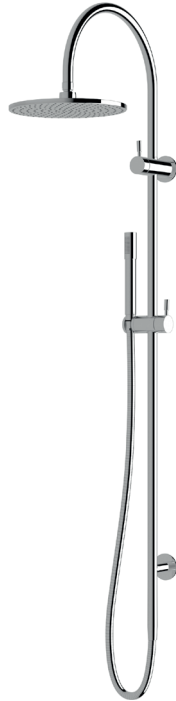

Voda Twin rail shower

SUSSEX

BATHROOM COLLECTIVE

Phone Number: (02) 9011-5711

Product code

VTRS

Product features

- Designed and manufactured in Australia
- All brass construction
- Dial operating diverter
- Swivel ball joint
- Retro fitable
- Reversible
- Customisable
- Available in a range of high quality, durable finishes inc. LUXPVD®
- Minimal, refined design to complement any contemporary space
- Matching tapware, showers and accessories

While we aim to ensure the specifications shown are correct at time of printing, Sussex Taps reserves the right to make modifications without prior notice. Always use the physical product for accurate measurements. Dimensions are subject to change without notice. All measurements are shown in millimetres.