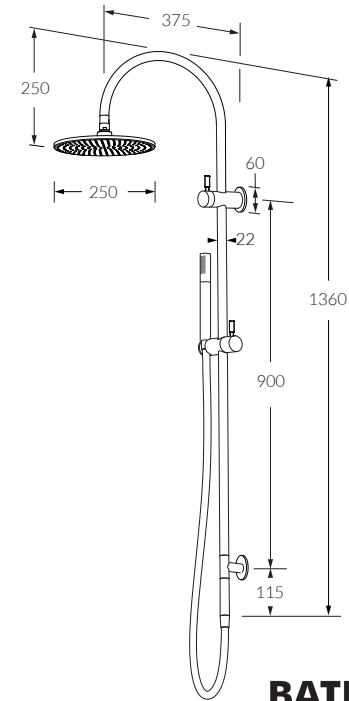

Voda Twin rail shower

SUSSEX

BATHROOM COLLECTIVE

Phone Number: (02) 9011-5711

Product code

VTRS

Product features

- Designed and manufactured in Australia
- All brass construction
- Dial operating diverter
- Swivel ball joint
- Retro fitable
- Reversible
- Customisable
- Available in a range of high quality, durable finishes inc. LUXPVD®
- Minimal, refined design to complement any contemporary space
- Matching tapware, showers and accessories

While we aim to ensure the specifications shown are correct at time of printing, Sussex Taps reserves the right to make modifications without prior notice. Always use the physical product for accurate measurements. Dimensions are subject to change without notice. All measurements are shown in millimetres.