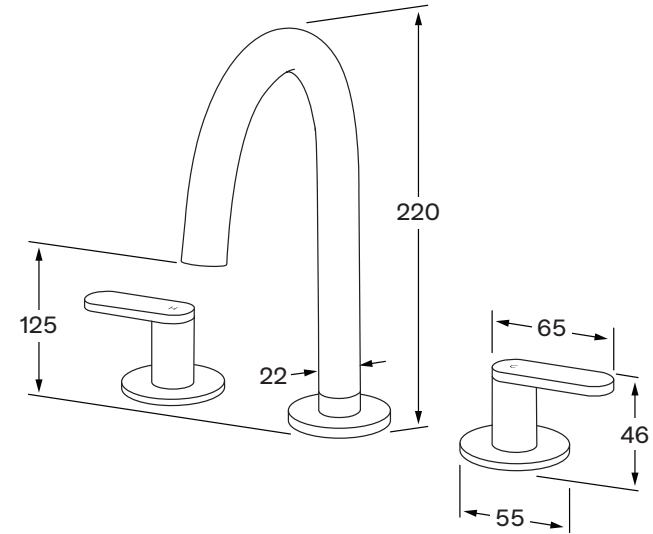

Duet Basin set

SUSSEX

Product code

DBS

Product features

- Designed and manufactured in Australia
- All brass construction
- 1/4 turn ceramic disc spindles
- Swivel outlet
- Available in a range of high quality, durable finishes inc. LUXPVD®
- Minimal, refined design to complement any contemporary space
- Matching tapware and showers

WELS rating

5 star - 5lt/min