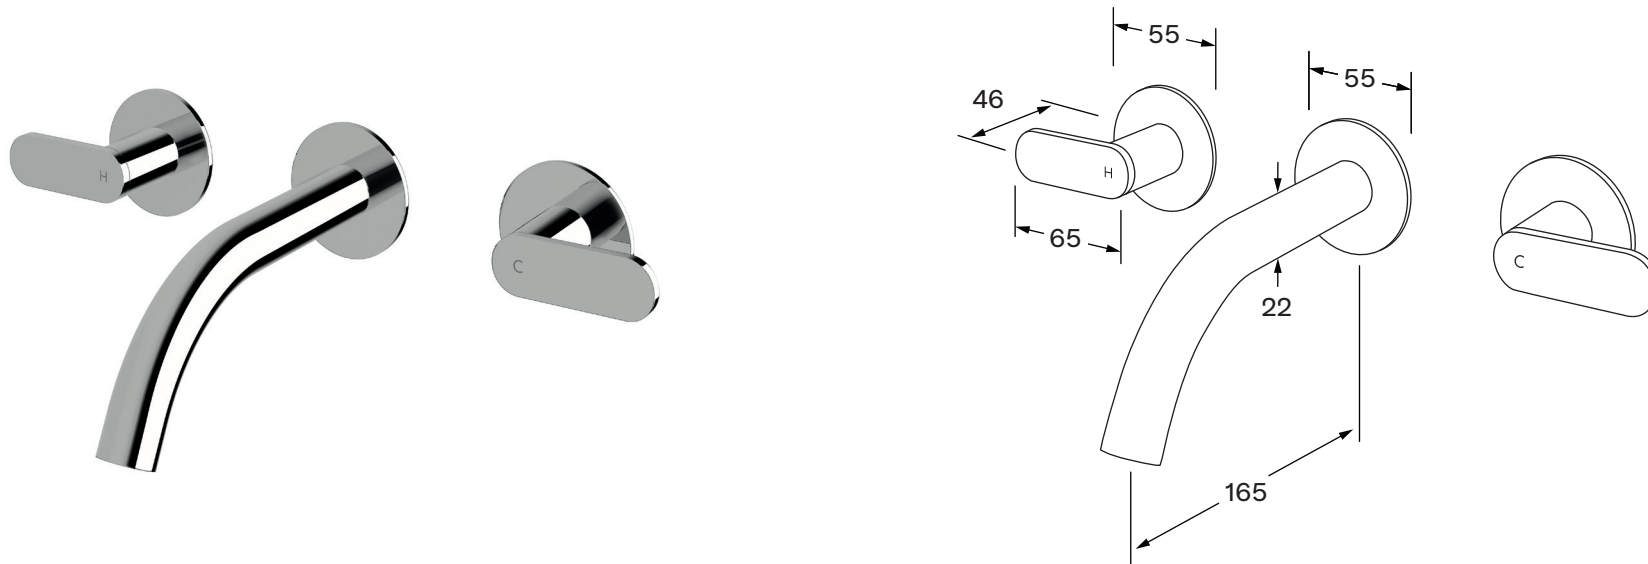

Duet Wall bath set 165mm

SUSSEX

Product code

DBS165

Product features

- Designed and manufactured in Australia
- All brass construction
- Incorporating Sussex Masterfit
- 1/4 turn ceramic disc spindles
- Available in a range of high quality, durable finishes inc. LUXPVD®
- Minimal, refined design to complement any contemporary space
- Matching tapware and showers