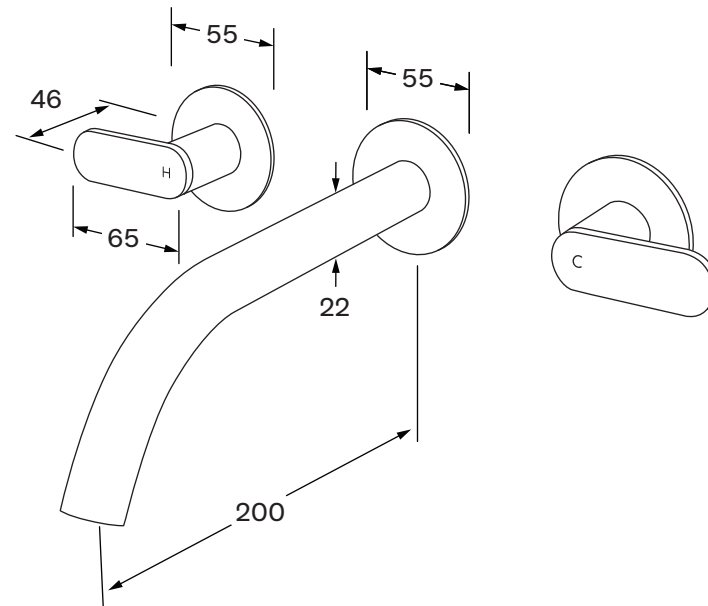

Duet Wall bath set 200mm

SUSSEX

Product code

DBS200

Product features

- Designed and manufactured in Australia
- All brass construction
- Incorporating Sussex Masterfit
- 1/4 turn ceramic disc spindles
- Available in a range of high quality, durable finishes inc. LUXPVD®
- Minimal, refined design to complement any contemporary space
- Matching tapware and showers