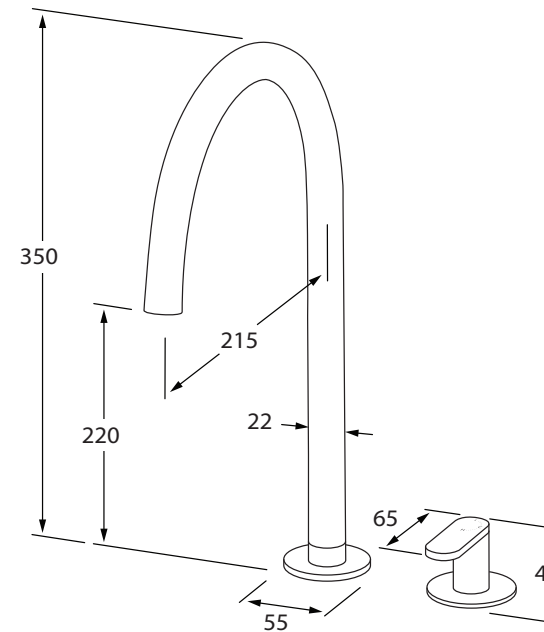

# Duet Basin sink hob mixer set high

SUSSEX