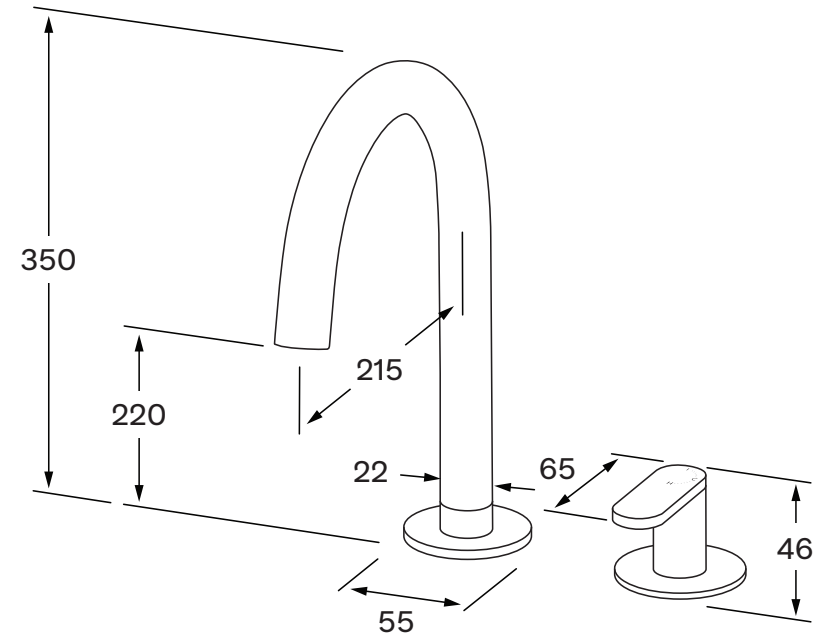

# Duet Basin sink hob mixer set low

SUSSEX