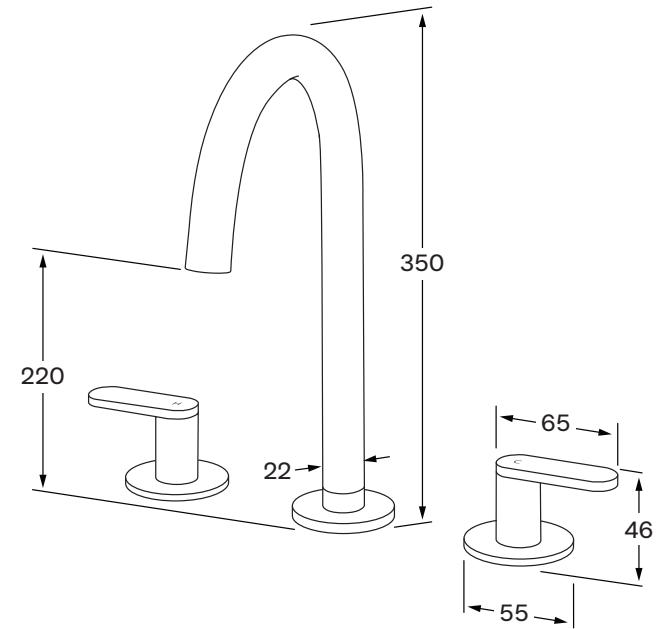

Duet Basin sink high set

SUSSEX

Product code

DBSHS

Product features

- Designed and manufactured in Australia
- All brass construction
- 1/4 turn ceramic disc spindles
- Swivel outlet
- Available in a range of high quality, durable finishes inc. LUXPVD®
- Minimal, refined design to complement any contemporary space
- Matching showers and accessories