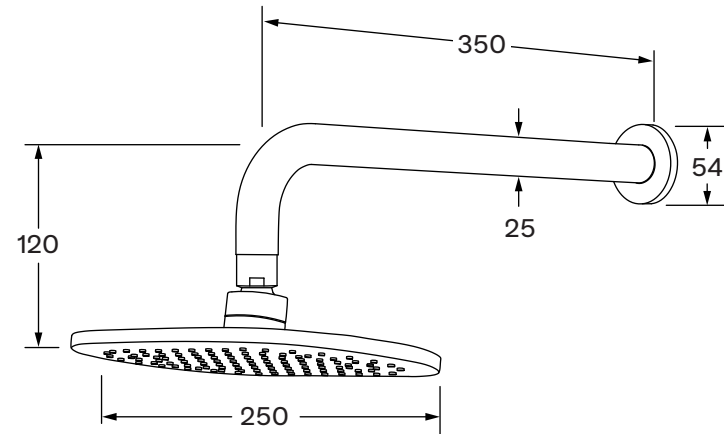

Duet Horizontal shower

SUSSEX

Product code

DHS

Product features

- Designed and manufactured in Australia
- All brass construction
- Swivel ball joint
- Retro fitable
- Customisable
- Available in a range of high quality, durable finishes inc. LUXPVD®
- Minimal, refined design to complement any contemporary space
- Matching tapware and showers