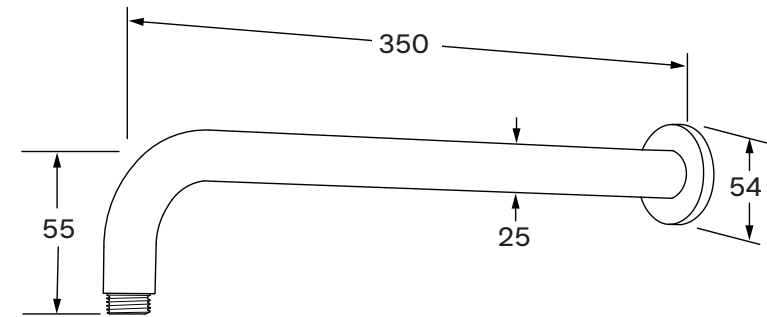

Duet Horizontal shower arm

SUSSEX

Product code

DHSA

Product features

- Designed and manufactured in Australia
- All brass construction
- Retro fitable
- Customisable
- Available in a range of high quality, durable finishes inc. LUXPVD®
- Minimal, refined design to complement any contemporary space
- Matching tapware and showers