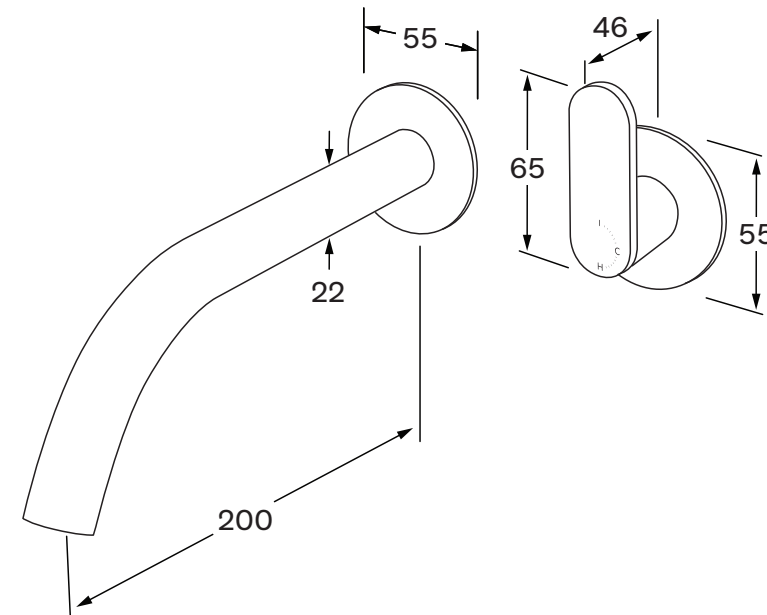

Duet Progressive bath mixer system 200mm

SUSSEX

Product code

DPBMS200

Product features

- Designed and manufactured in Australia
- All brass construction
- Progressive mixer brass cartridge
- Incorporating Sussex Masterfit
- Available in a range of high quality, durable finishes inc. LUXPVD®
- Minimal, refined design to complement any contemporary space
- Matching tapware and showers