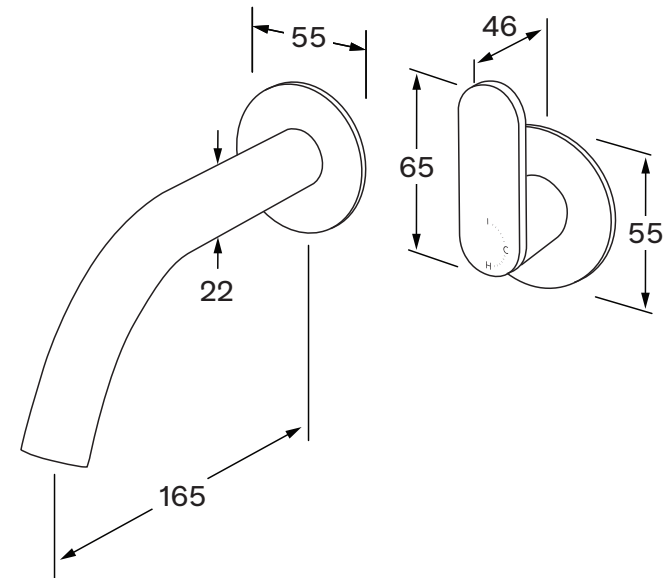

Duet Progressive wall basin mixer system 165mm

SUSSEX

Product code

DPWBMS165

Product features

- Designed and manufactured in Australia
- All brass construction
- Progressive mixer brass cartridge
- Incorporating Sussex Masterfit
- Available in a range of high quality, durable finishes inc. LUXPVD®
- Minimal, refined design to complement any contemporary space
- Matching tapware and showers