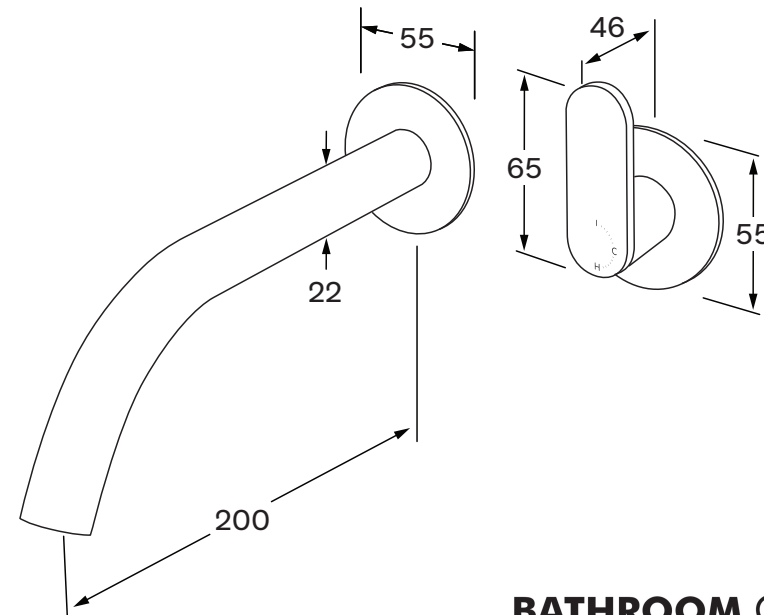

Duet Progressive wall basin mixer system 200mm

SUSSEX

Product code

DPWBMS200

Product features

- Designed and manufactured in Australia
- All brass construction
- Progressive mixer brass cartridge
- Incorporating Sussex Masterfit
- Available in a range of high quality, durable finishes inc. LUXPVD®
- Minimal, refined design to complement any contemporary space
- Matching tapware and showers