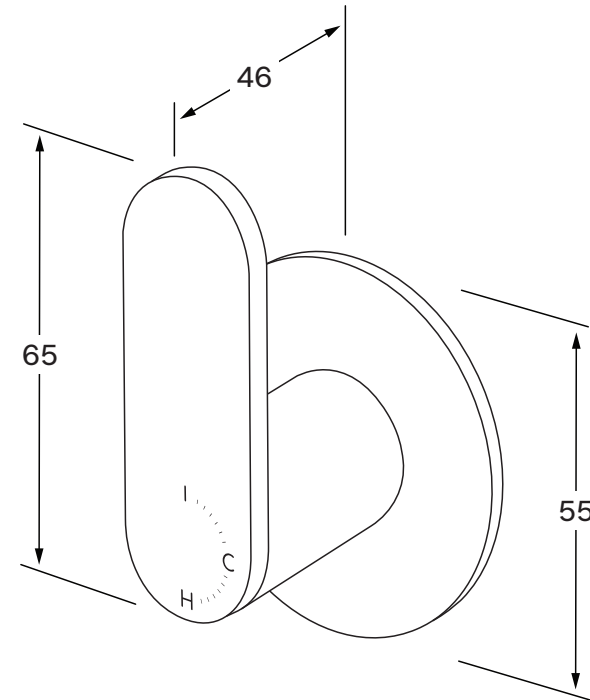

Duet Progressive wall mixer

SUSSEX

Product code

DPWM

Product features

- Designed and manufactured in Australia
- All brass construction
- Progressive mixer brass cartridge
- Available in a range of high quality, durable finishes inc. LUXPVD®
- Minimal, refined design to complement any contemporary space
- Matching tapware, showers and accessories