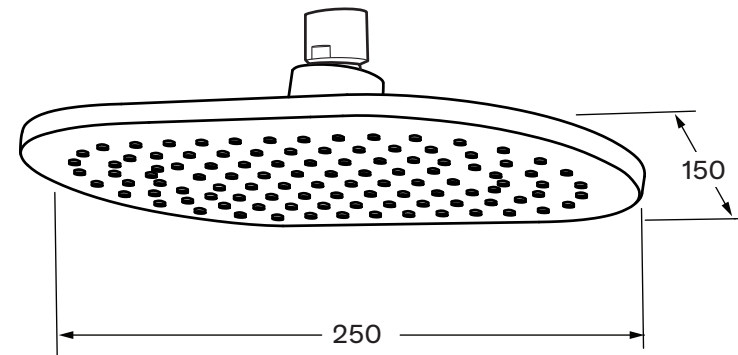

Duet Shower head oval 250mm

SUSSEX

Product code

DSHO250

Product features

- Designed and manufactured in Australia
- All brass construction
- Swivel ball joint
- Retro fitable
- Available in a range of high quality, durable finishes inc. LUXPVD®
- Minimal, refined design to complement any contemporary space
- Matching tapware and showers

Warranty

15 Year overall warranty.
Refer to Warranty sheet for specific information.

Pressure rating

300 - 500kPa

Temperature rating

1 - 65°C

BATHROOM COLLECTIVE

Phone Number: (02) 9011-5711

WELS rating

3 star - 8.5lt/min