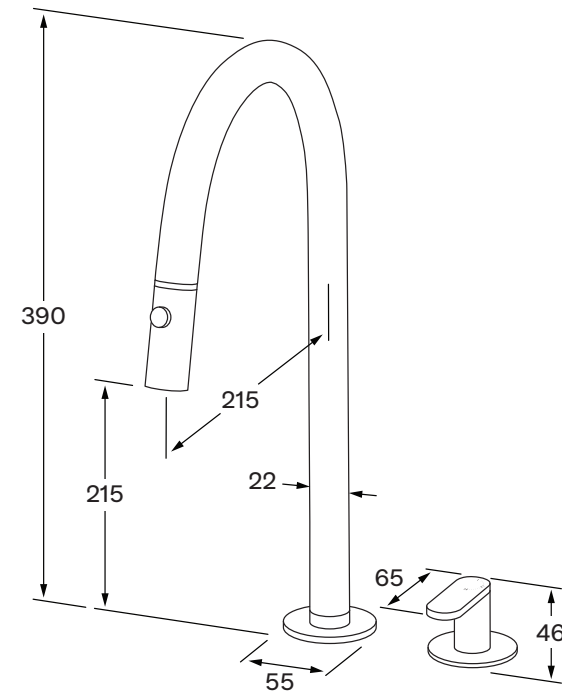

Duet Sink progressive mixer set pull out spray

SUSSEX

BATHROOM COLLECTIVE

Phone Number: (02) 9011-5711

Product code

DSPMSPOS

Product features

- Designed and manufactured in Australia
- All brass construction
- Swivel outlet
- Pull out 2 function nozzle
- Progressive mixer brass cartridge
- Available in a range of high quality, durable finishes inc. LUXPVD®
- Minimal, refined design to complement any contemporary space
- Matching showers and accessories