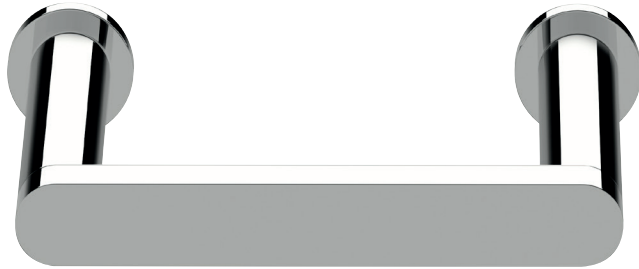

Duet Toilet roll holder

SUSSEX

Product code

DTRH

Product features

- Designed and manufactured in Australia
- All brass construction
- Available in a range of high quality, durable finishes inc. LUXPVD®
- Matching tapware and showers