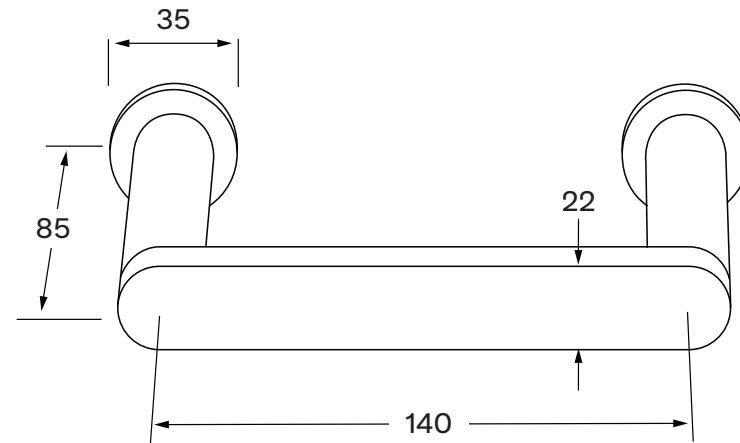

Duet Toilet roll holder

SUSSEX

Product code

DTRH

Product features

- Designed and manufactured in Australia
- All brass construction
- Available in a range of high quality, durable finishes inc. LUXPVD®
- Matching tapware and showers