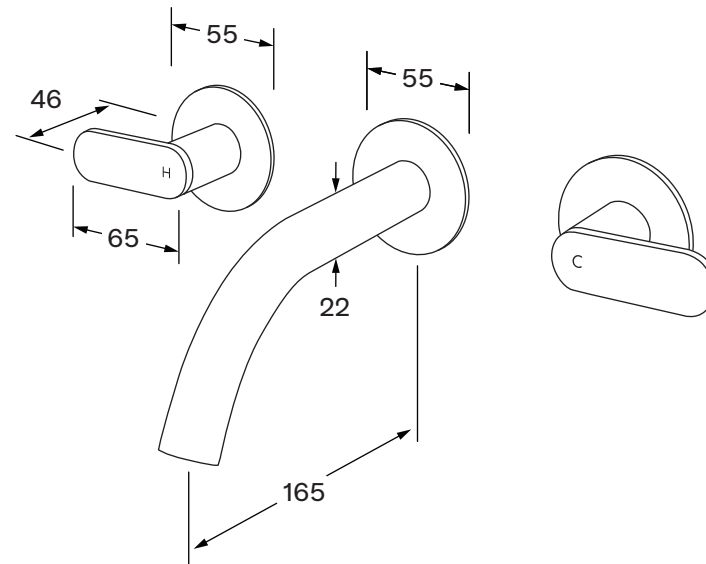

Duet Wall basin set 165mm

SUSSEX

Product code

DWBS165

Product features

- Designed and manufactured in Australia
- All brass construction
- Incorporating Sussex Masterfit
- 1/4 turn ceramic disc spindles
- Available in a range of high quality, durable finishes inc. LUXPVD®
- Minimal, refined design to complement any contemporary space
- Matching tapware and showers

WELS rating

6 star - 4.5lt/min