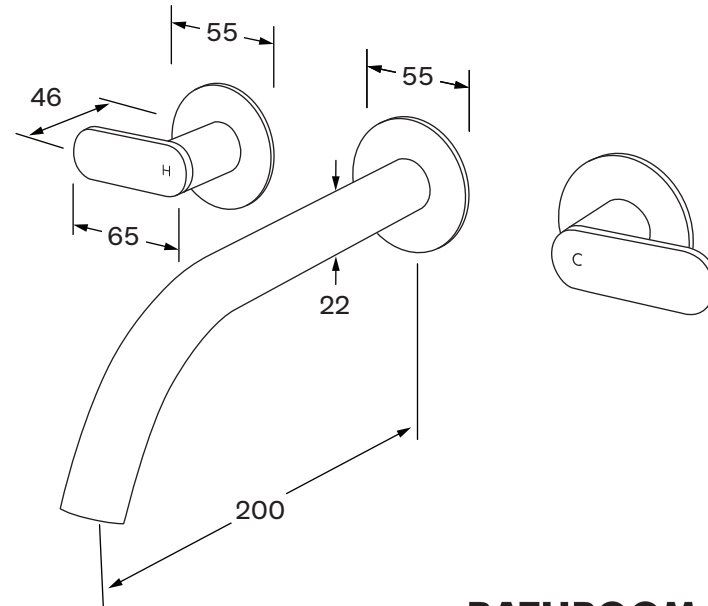

Duet Wall basin set 200mm

SUSSEX

Product code

DWBS200

Product features

- Designed and manufactured in Australia
- All brass construction
- Incorporating Sussex Masterfit
- 1/4 turn ceramic disc spindles
- Available in a range of high quality, durable finishes inc. LUXPVD®
- Minimal, refined design to complement any contemporary space
- Matching tapware and showers

BATHROOM COLLECTIVE

Phone Number: (02) 9011-5711

While we aim to ensure the specifications shown are correct at time of printing, Sussex Taps reserves the right to make modifications without prior notice. Always use the physical product for accurate measurements. Dimensions are subject to change without notice. All measurements are shown in millimetres.