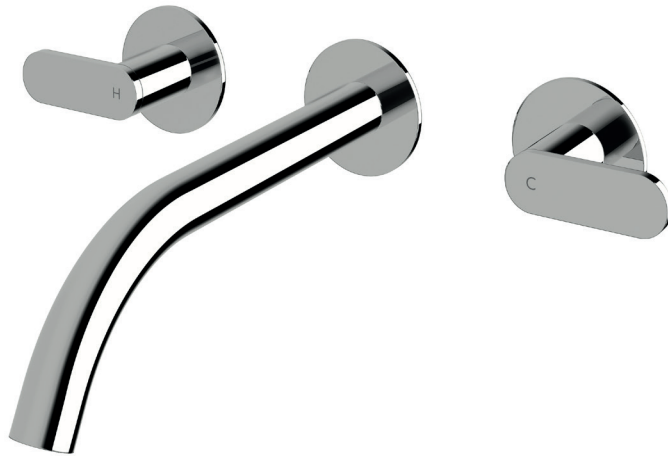

Duet Wall basin set 200mm

SUSSEX

Product code

DWBS200

Product features

- Designed and manufactured in Australia
- All brass construction
- Incorporating Sussex Masterfit
- 1/4 turn ceramic disc spindles
- Available in a range of high quality, durable finishes inc. LUXPVD®
- Minimal, refined design to complement any contemporary space
- Matching tapware and showers

BATHROOM COLLECTIVE

Phone Number: (02) 9011-5711

While we aim to ensure the specifications shown are correct at time of printing, Sussex Taps reserves the right to make modifications without prior notice. Always use the physical product for accurate measurements. Dimensions are subject to change without notice. All measurements are shown in millimetres.