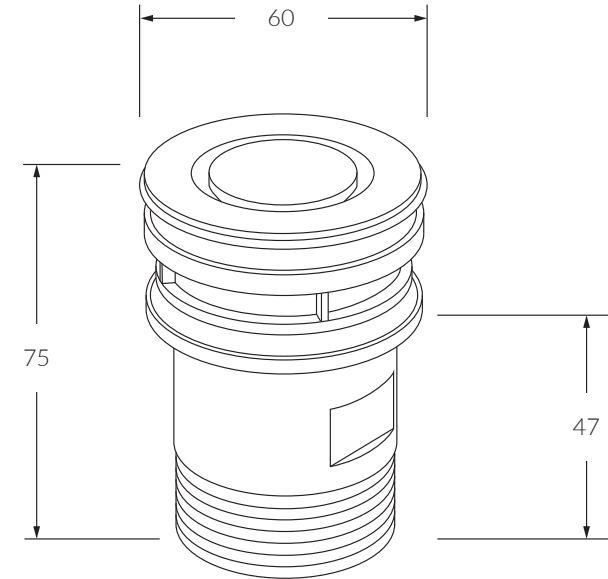

Plug & Waste Basin

SUSSEX

Product code

SXBNPW

Product features

- Solid brass construction
- Available in a range of high quality, durable finishes inc. LUXPVD®
- Minimal, refined design
- Matching tapware, showers and accessories
- Pop down function (no raised parts)
- Quick remove cartridge
- Suits basins with 32mm or 40mm outlet with or without overflow

Warranty

15 Year overall warranty.
Refer to Warranty sheet for
specific information.

BATHROOM COLLECTIVE

Phone Number: (02) 9011-5711