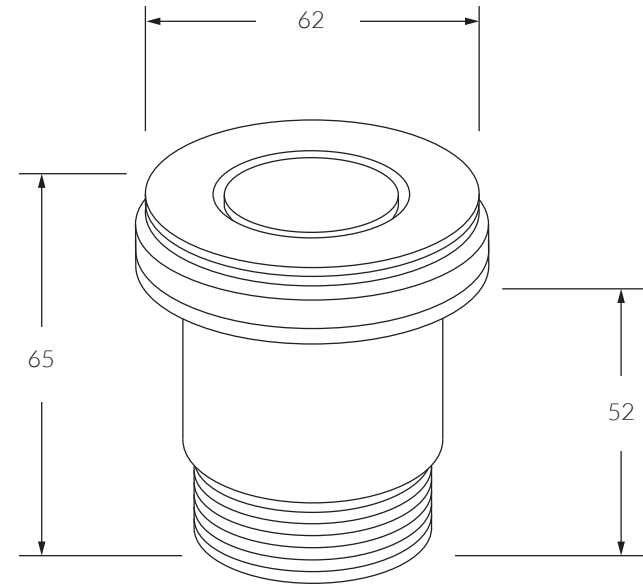

Plug & Waste Bath

SUSSEX

Product code

SXBHPW

Product features

- Solid brass construction
- Available in a range of high quality, durable finishes inc. LUXPVD®
- Minimal, refined design
- Matching tapware, showers and accessories
- Pop down function (no raised parts)
- Quick remove cartridge
- Suits bath with 40mm outlet (no overflow)