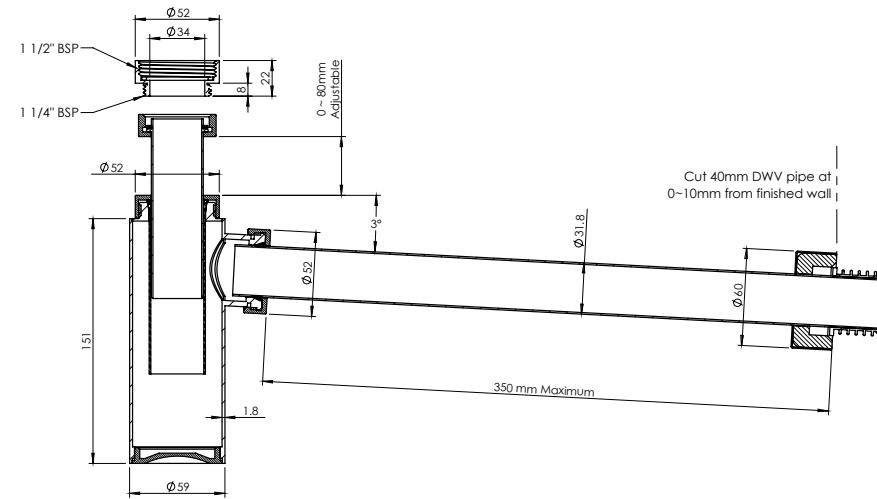

Bottle Trap

SUSSEX

Product code

SXBT

Product features

- Designed and manufactured in Australia
- Available in a range of high quality, durable finishes inc. LUXPVD®
- Minimal, refined design to complement any contemporary space
- Matching tapware, showers and accessories