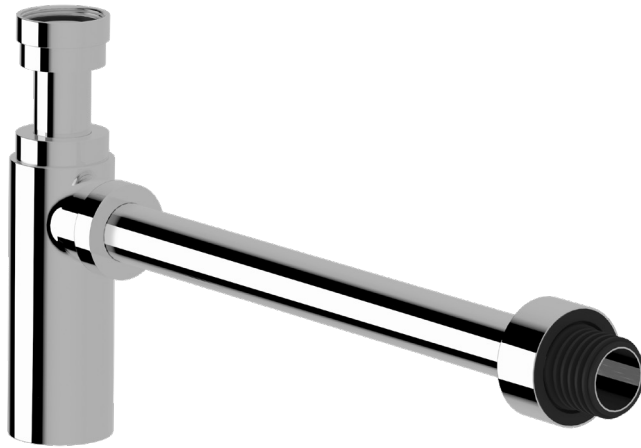

Bottle Trap

SUSSEX

Product code

SXBT

Product features

- Designed and manufactured in Australia
- Available in a range of high quality, durable finishes inc. LUXPVD®
- Minimal, refined design to complement any contemporary space
- Matching tapware, showers and accessories